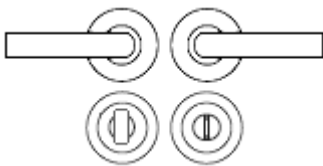

Matching Accessories

- **Standard escutcheon** - (key hole cover to suit regular "chubb style locks")
- **Euro profile escutcheon** - (key hole cover to suit euro profile cylinders)
- **Turn & emergency release** - (a thumbturn used to lock bathroom doors, WC's and toilet doors)

Base Material

- Made from solid brass.

Finish Details

- Matt Bronze
- This item has been lacquered to help protect and maintain the finish.

Operation

- Both levers are sprung to ensure the lever always returns to its starting position.

Size Information

- Rose Diameter - 53mm
- Rose Thickness - 11mm

Spindle Size

- 8mm x 8mm square - UK Standard.

Fixings

- Concealed bolt together fixings via male and female bolts.
- Grub screw fixing to spindle for extra strength once fitted to the door.
- Comes supplied with male and female bolt through fixings and 8mm spindle.

Usage

- Suitable for residential use.