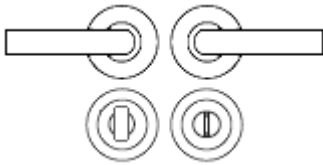


Gio Lever On Round Rose Lever Handles - Polished Brass (Lacquered)

Product Images

Description

- Gio round rose lever handles.
- Polished brass finish.
- Suitable for residential use or light commercial.
- Concealed bolt through fixings via push on rose.
- Matching accessories available including Standard escutcheons (keyhole covers), Euro profile escutcheons and a bathroom turn & release set.

How To Order Lever Handles With A Rose

- **For Non-Locking Doors** - 1 x (Pair) Lever Handles Only

- **For Locking Doors** - 1 x (Pair) Lever Handles Only + 2 x (Each) Standard Escutcheons

- **For Euro Cylinder Locking Doors** - 1 x (Pair) Lever Handles Only + 2 x (Each) Euro Escutcheons

- **For Locking Bathroom Doors** - 1 x Pair Lever Handles Only + 1 x (Set) Turn & Emergency Release

Matching Accessories

- **Standard escutcheon** - (key hole cover to suit regular "chubb style locks")
- **Euro profile escutcheon** - (key hole cover to suit euro profile cylinders)
- **Turn & emergency release** - (a thumbturn used to lock bathroom doors, WC's and toilet doors)

Size Information

- Rose Diameter - 53mm
- Rose Thickness - 11mm

Spindle Size

- 8mm x 8mm square - UK Standard.

Fixings

- Concealed bolt together fixings via male and female bolts.
- Grub screw fixing to spindle for extra strength once fitted to the door.
- Comes supplied with male and female bolt through fixings and 8mm spindle.