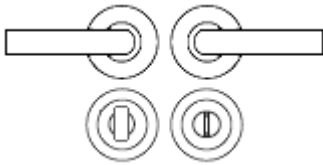

Matching Accessories

- **Standard escutcheon** - (key hole cover to suit regular "chubb style locks")
- **Euro profile escutcheon** - (key hole cover to suit euro profile cylinders)
- **Turn & emergency release** - (a thumbturn used to lock bathroom doors, WC's and toilet doors)

Base Material

- Made from solid brass.

Finish Details

- Polished chrome
- This item has been lacquered to help protect and maintain the finish.

Operation

- Both levers are sprung to ensure the lever always returns to its starting position.

Size Information

- Rose Diameter - 53mm
- Rose Thickness - 11mm

Spindle Size

- 8mm x 8mm square - UK Standard.

Fixings

- Concealed bolt together fixings via male and female bolts.
- Grub screw fixing to spindle for extra strength once fitted to the door.
- Comes supplied with male and female bolt through fixings and 8mm spindle.

Usage

- Suitable for residential use.
- Suitable for internal or external use.