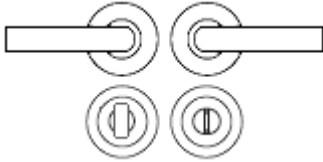

Matching Accessories

- **Standard escutcheon** - (key hole cover to suit regular "chubb style locks")
- **Euro profile escutcheon** - (key hole cover to suit euro profile cylinders)
- **Turn & emergency release** - (a thumbturn used to lock bathroom doors, WC's and toilet doors)

Base Material

- Made from solid brass.

Finish Details

- Matt bronze finish.

Operation

- Both levers are sprung to ensure the lever always returns to its starting position.

Size Information

- Rose Diameter - 52mm
- Rose Thickness - 10mm

Spindle Size

- 8mm x 8mm square - UK Standard.

Fixings

- Concealed bolt together fixings via male and female bolts.
- Grub screw fixing to spindle for extra strength once fitted to the door.
- Comes supplied with male and female bolt through fixings and 8mm spindle.

Usage

- Suitable for residential use.
- Suitable for internal or external use.