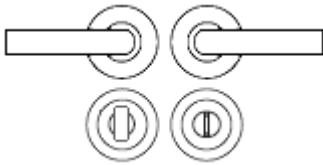

Matching Accessories

- **Standard escutcheon** - (key hole cover to suit regular "chubb style locks")
- **Euro profile escutcheon** - (key hole cover to suit euro profile cylinders)
- **Turn & emergency release** - (a thumbturn used to lock bathroom doors, WC's and toilet doors)

Base Material

- Made from solid brass.

Finish Details

- Satin brass finish.

Operation

- Both levers are sprung to ensure the lever always returns to its starting position.

Size Information

- Rose Diameter - 52mm
- Rose Thickness - 10mm

Spindle Size

- 8mm x 8mm square - UK Standard.

Fixings

- Concealed bolt together fixings via male and female bolts.
- Grub screw fixing to spindle for extra strength once fitted to the door.
- Comes supplied with male and female bolt through fixings and 8mm spindle.

Usage

- Suitable for residential use.
- Suitable for internal or external use.