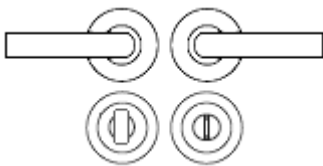

Matching Accessories

- **Standard escutcheon** - (key hole cover to suit regular "chubb style locks")
- **Euro profile escutcheon** - (key hole cover to suit euro profile cylinders)
- **Turn & emergency release** - (a thumbturn used to lock bathroom doors, WC's and toilet doors)

Base Material

- Made from solid brass.

Finish Details

- Polished Chrome.

Operation

- Both levers are sprung to ensure the lever always returns to its starting position.

Size Information

- Rose Diameter - 52mm
- Rose Thickness - 10mm

Spindle Size

- 8mm x 8mm square - UK Standard.

Fixings

- Concealed bolt together fixings via male and female bolts.
- Grub screw fixing to spindle for extra strength once fitted to the door.
- Comes supplied with male and female bolt through fixings and 8mm spindle.

Usage

- Suitable for residential use.
- Suitable for internal or external use.