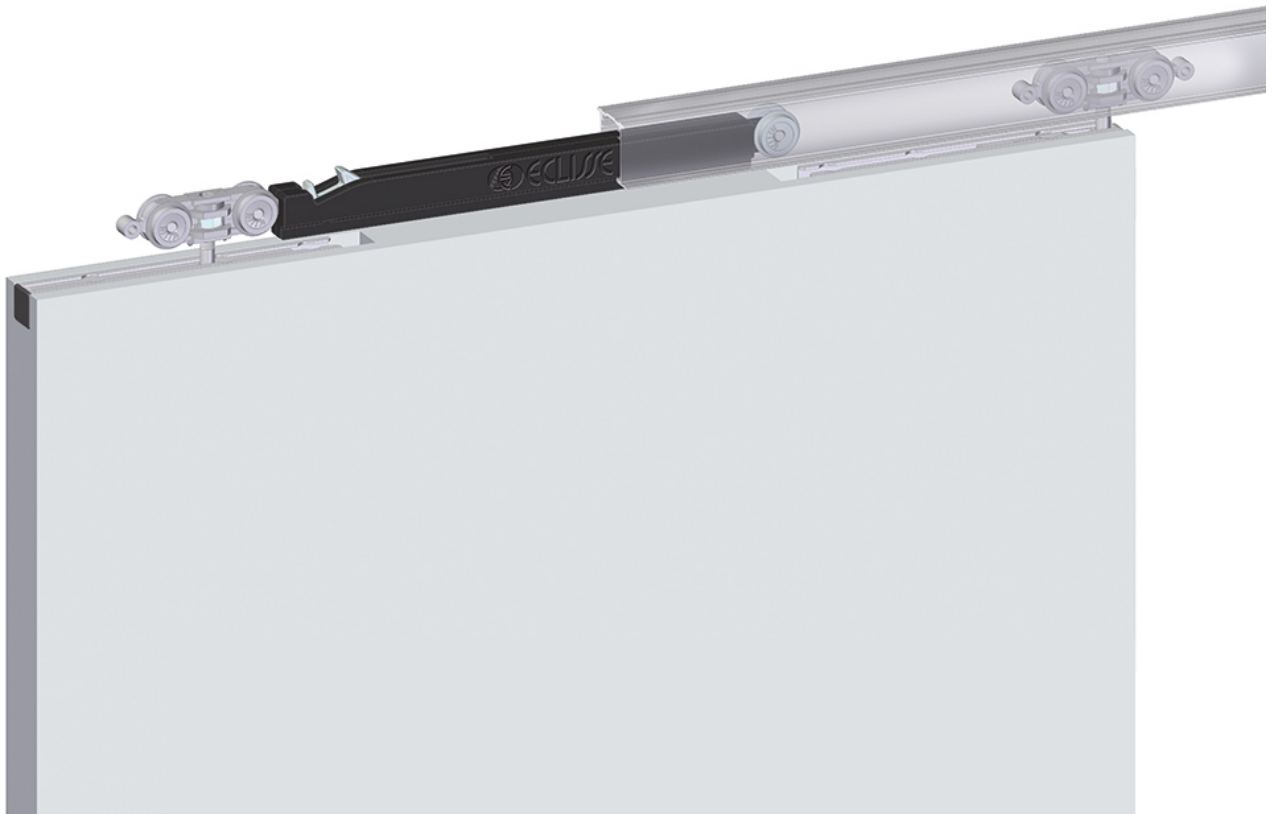

BIAS Single Direction Anti-Slam / Soft Close Mechanism To Suit Eclisse Classic / Syntesis / FD30 & 8mm Glass Sliding Pocket Door Systems - For Doors Up To 40kg In Weight

Product Images

Description

- Anti-Slam / soft close mechanism to suit Eclisse sliding pocket door systems.
- Compatible with the following Eclisse pocket door kits:
 - Classic kit
 - FD30 fire rated kit
 - Syntesis architrave free fit
 - 8mm glass door kits
- Better than an ordinary soft-close, the BIAS has anti-slam technology.

- Fitting a soft close to a pocket door has the advantage of bringing the door to a close gently and quietly when you slide it closed, but it can still be slammed into the door post if a greater force is used.
- Fitting a BIAS Soft Close with Anti-Slam has the greater advantage of bringing the door to a controlled close gently and quietly even when more force is used and the door is slammed shut.
- Easy to install - Can be installed retrospectively.
- Suitable for doors up to 40 kg in weight.
- **Suitable for use with Elisse sliding door systems only**

Products in this set

43129.1 - BIAS Single Direction Anti-Slam / Soft Close Mechanism To Suit Eclisse Classic / Syntesis / FD30 & 8mm Glass Sliding Pocket Door Systems - For Doors Up To 40kg In Weight - Each