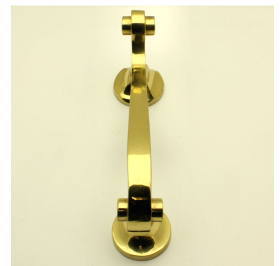

Scroll Design Narrow Style Door Knocker - Polished Brass (Lacquered)

Product Images

Description

- Front door knocker - scroll design
- Narrow pattern ideal for front doors with narrow stiles

Finish

- Polished brass

Dimensions

- Bolt centres - 110mm
- Back plate Diameters - 32mm
- Overall height - 145mm
- Projection (At furthest point) - 50mm

Important Info Before You Buy

- This door knocker is a bolt through fixing and is secured from inside by a domed nut
- Comes with bolt (to be cut to length) and domed nut

Products in this set

15208.1 - Scroll Design Narrow Style Door Knocker - Polished Brass (Lacquered) - Each