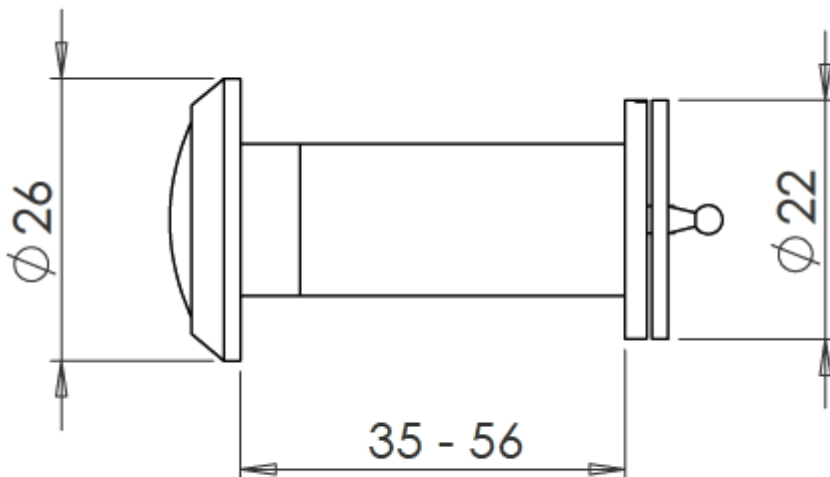


60 Minute Fire Rated Door Viewer - Spy Hole For Front Doors 35mm - 55mm Thick - Satin Brass (Lacquered)

Product Images

Description

- Satin brass fire rated spy hole for front doors.
- Designed for use on 30 minute and 60 minute fire doors.
- FD30 and FD60 fire rated without intumescent.
- Perfect for retro-fitting standard door viewers.
- 19mm diameter crystal glass lenses.
- Robust shutter, cover for the inside of door included.
- Suits doors 35-55mm thick.
- Angle of vision 180°
- Manufactured to Technical Schedule TS002. for door viewers

Finish

- Satin brass

Dimensions

- Outside lense diameter - 26mm
- Internal cover diameter - 22mm
- To suit door thickness - 35mm - 55mm
- Tube diameter - 14mm

Products in this set

43487.1 - 60 Minute Fire Rated Door Viewer - Spy Hole For Front Doors 35mm - 55mm Thick - Satin Brass (Lacquered)