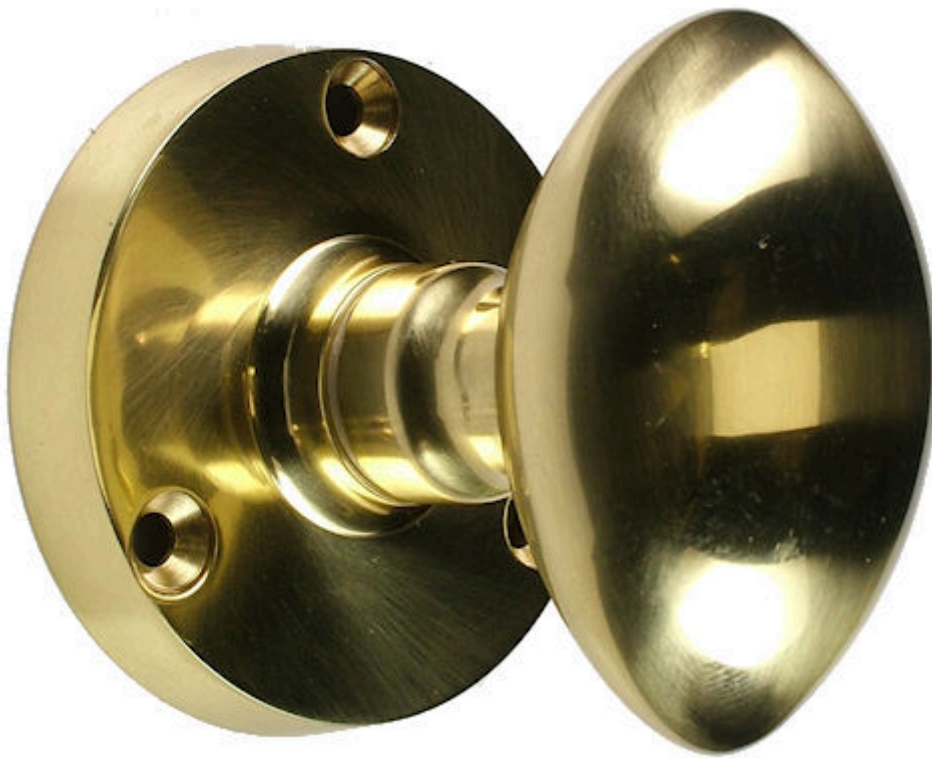

Oval Shape Mortice Knobs - Polished Brass (Lacquered)

Product Images

Description

- Mortice door knob set
- Oval shape knobs
- Modern style with sprung pattern rose

Finish

- Polished brass

Dimensions

- Back plate Diameter - 50mm
- Back Plate Depth - 10mm
- Knob - 55mm x 37mm

Important Info Before You Buy

- For mortice knobs - Where possible we recommend a minimum latch / lock, depth of 102mm To clear your knuckles away from hitting the stop on the door frame, when closing the door.
- For any key locking internal doors where mortice knobs are being fitted we recommend fitting a horizontal mortice sash lock.
- For any bathroom doors locking via a thumbturn system we recommend fitting a horizontal bathroom mortice lock.
- Grub screw fixing to spindle for extra strength on the door
- Sold and priced as pairs

Products in this set

15219.1 - Oval Shape Mortice Knobs - Polished Brass (Lacquered) - Pair