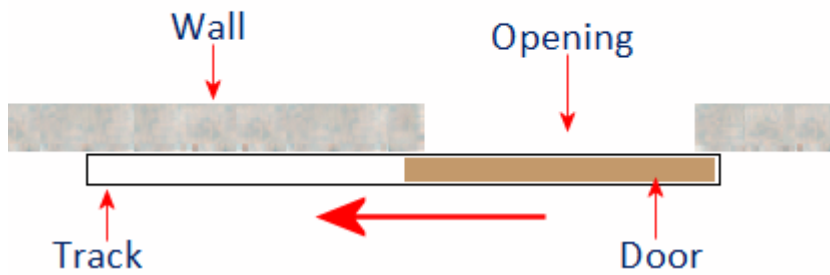

Zero Clearance Low Headroom Sliding Door Track Kit - For Timber Doors Up To 80kg In Weight

Product Images

Description

- Zero clearance sliding door system is designed for use on timbers doors up to 80kg in weight.
- Low headroom solution, the door hangers are rebated into the top of the door allowing the door to be between 2.5mm - 5mm below the bottom of the track.
- Pre-finished track and small distance from the top of the door to the bottom of the track means no pelmet is required,
- Track can be rebated into the ceiling to create a discrete sliding door.
- Suitable for use for sliding doors between rooms, wall openings or entrances.
- Each set includes all the main components needed to install a long lasting, smooth running soffit (ceiling) mounted zero clearance sliding door track.
- Anodised aluminium pre-drilled track for a durable, long lasting finish and easy installation.
- Suitable for wooden doors only.

Single Sliding Doors

Single Sliding Door

Double Bi-Parting Doors

- For doors up to 750mm wide a 3000mm track can be purchased with the extra door hanging kit - **Product 44726.1**

Sliding Double Doors

Dimensions And Track Lengths Available

Rebated Door Hangers

- To achieve the small clearance between the track and the door, the door hangers are rebated (concealed) into the top of the door.

Soft Closing Mechanism

- A soft closing mechanism is available for this kit (**sold separately**) - see related product **43517.1**