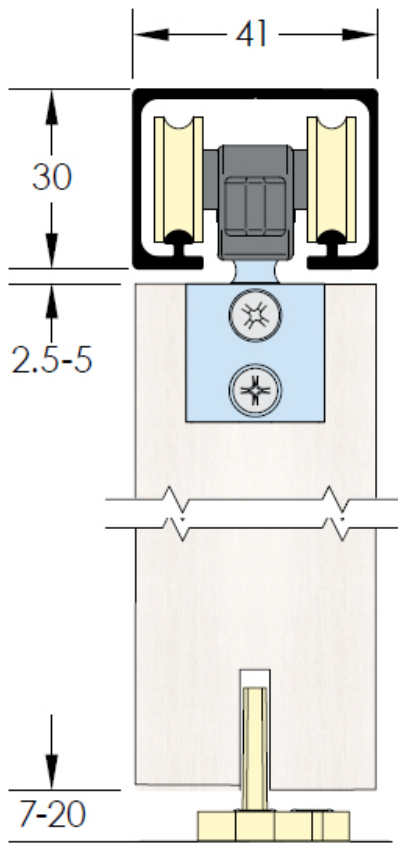

Zero Clearance Low Headroom Sliding Door Track Kit - For Timber Doors Up To 80kg In Weight

Product Images

Description

- Zero clearance sliding door system is designed for use on timbers doors up to 80kg in weight.
- Low headroom solution, the door hangers are rebated into the top of the door allowing the door to be between 2.5mm - 5mm below the bottom of the track.
- Pre-finished track and small distance from the top of the door to the bottom of the track means no pelmet is required,
- Track can be rebated into the ceiling to create a discrete sliding door.
- Suitable for use for sliding doors between rooms, wall openings or entrances.
- Each set includes all the main components needed to install a long lasting, smooth running soffit (ceiling) mounted zero clearance sliding door track.
- Anodised aluminium pre-drilled track for a durable, long lasting finish and easy installation.
- Suitable for wooden doors only.

Single Sliding Doors

Single Sliding Door

Double Bi-Parting Doors

- For doors up to 750mm wide a 3000mm track can be purchased with the extra door hanging kit - **Product 44726.1**

Sliding Double Doors

Dimensions And Track Lengths Available

Item Code	Maximum Width Door	Overall Track Length	Maximum Door Weight (W)	Minimum Door Thickness
43516.1	1000mm	2000mm	80kg	32mm
43516.2	1500mm	3000mm	80kg	32mm

Fixing Options

- Designed for ceiling / soffit mounting only.