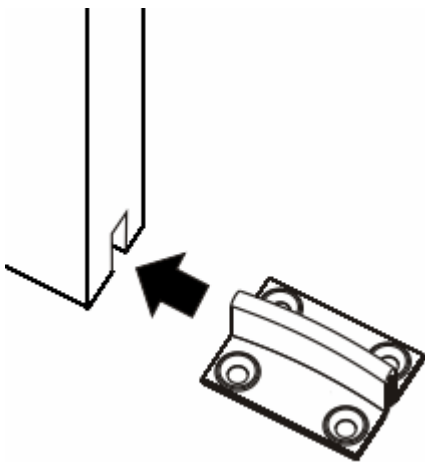

Zero Clearance Low Headroom Sliding Door Track Kit - For Timber Doors Up To 80kg In Weight

Product Images

Description

- Zero clearance sliding door system is designed for use on timbers doors up to 80kg in weight.
- Low headroom solution, the door hangers are rebated into the top of the door allowing the door to be between 2.5mm - 5mm below the bottom of the track.
- Pre-finished track and small distance from the top of the door to the bottom of the track means no pelmet is required,
- Track can be rebated into the ceiling to create a discrete sliding door.
- Suitable for use for sliding doors between rooms, wall openings or entrances.
- Each set includes all the main components needed to install a long lasting, smooth running soffit (ceiling) mounted zero clearance sliding door track.
- Anodised aluminium pre-drilled track for a durable, long lasting finish and easy installation.
- Suitable for wooden doors only.

Item Code	Maximum Width Door	Overall Track Length	Maximum Door Weight (W)	Minimum Door Thickness
43516.1	1000mm	2000mm	80kg	32mm
43516.2	1500mm	3000mm	80kg	32mm

Fixing Options

- Designed for ceiling / soffit mounting only.

Rebated Door Hangers

- To achieve the small clearance between the track and the door, the door hangers are rebated (concealed) into the top of the door.

Soft Closing Mechanism

- A soft closing mechanism is available for this kit (**sold separately**) - see related product **43517.1**

Floor Guide

- The zero clearance low headroom sliding door kit comes complete with a "T" shape floor guide, fixed to the floor next to the door frame, this helps to guide the door insuring it runs straight.