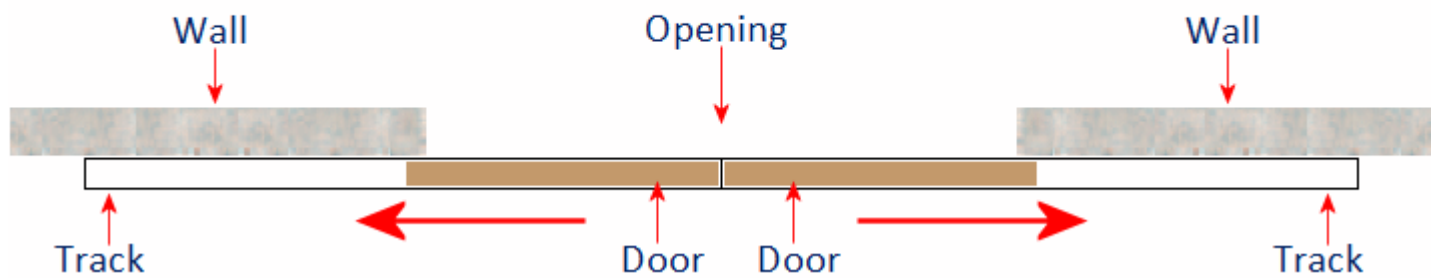

Zero Clearance Low Headroom Sliding Door Track Kit - For Timber Doors Up To 80kg In Weight

Product Images

Description

- Zero clearance sliding door system is designed for use on timbers doors up to 80kg in weight.
- Low headroom solution, the door hangers are rebated into the top of the door allowing the door to be between 2.5mm - 5mm below the bottom of the track.
- Pre-finished track and small distance from the top of the door to the bottom of the track means no pelmet is required,
- Track can be rebated into the ceiling to create a discrete sliding door.
- Suitable for use for sliding doors between rooms, wall openings or entrances.
- Each set includes all the main components needed to install a long lasting, smooth running soffit (ceiling) mounted zero clearance sliding door track.
- Anodised aluminium pre-drilled track for a durable, long lasting finish and easy installation.
- Suitable for wooden doors only.

Single Sliding Doors

Single Sliding Door

Double Bi-Parting Doors

- For doors up to 750mm wide a 3000mm track can be purchased with the extra door hanging kit - **Product 44726.1**

Sliding Double Doors

Dimensions And Track Lengths Available

Item Code	Maximum Width Door	Overall Track Length	Maximum Door Weight (W)	Minimum Door Thickness
43516.1	1000mm	2000mm	80kg	32mm
43516.2	1500mm	3000mm	80kg	32mm

Fixing Options

- Designed for ceiling / soffit mounting only.

Rebated Door Hangers

- To achieve the small clearance between the track and the door, the door hangers are rebated (concealed) into the top of the door.

Soft Closing Mechanism

- A soft closing mechanism is available for this kit (**sold separately**) - see related product **43517.1**