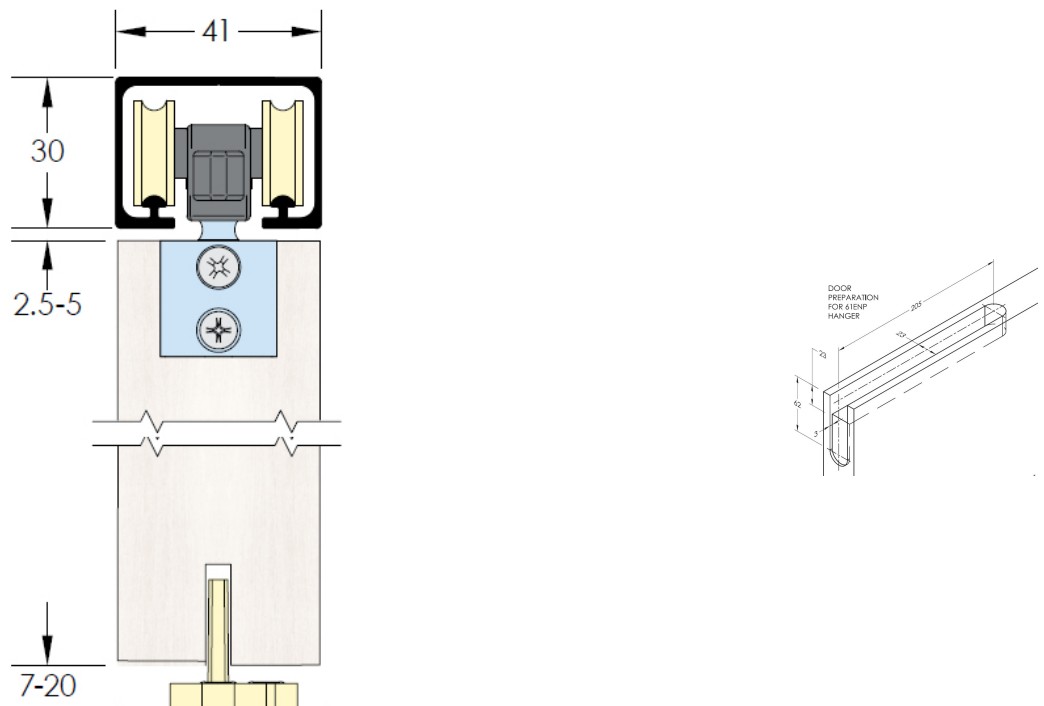

Zero Clearance Low Headroom Sliding Door Track Kit - For Timber Doors Up To 80kg In Weight

Product Images

Description

- Zero clearance sliding door system is designed for use on timbers doors up to 80kg in weight.
- Low headroom solution, the door hangers are rebated into the top of the door allowing the door to be between 2.5mm - 5mm below the bottom of the track.
- Pre-finished track and small distance from the top of the door to the bottom of the track means no pelmet is required,
- Track can be rebated into the ceiling to create a discrete sliding door.
- Suitable for use for sliding doors between rooms, wall openings or entrances.
- Each set includes all the main components needed to install a long lasting, smooth running soffit (ceiling) mounted zero clearance sliding door track.
- Anodised aluminium pre-drilled track for a durable, long lasting finish and easy installation.
- Suitable for wooden doors only.

Single Sliding Doors

Single Sliding Door

Double Bi-Parting Doors

- For doors up to 750mm wide a 3000mm track can be purchased with the extra door hanging kit - **Product 44726.1**

Sliding Double Doors

Dimensions And Track Lengths Available

Item Code	Maximum Width Door	Overall Track Length	Maximum Door Weight (W)	Minimum Door Thickness
43516.1	1000mm	2000mm	80kg	32mm
43516.2	1500mm	3000mm	80kg	32mm

Fixing Options

- Designed for ceiling / soffit mounting only.