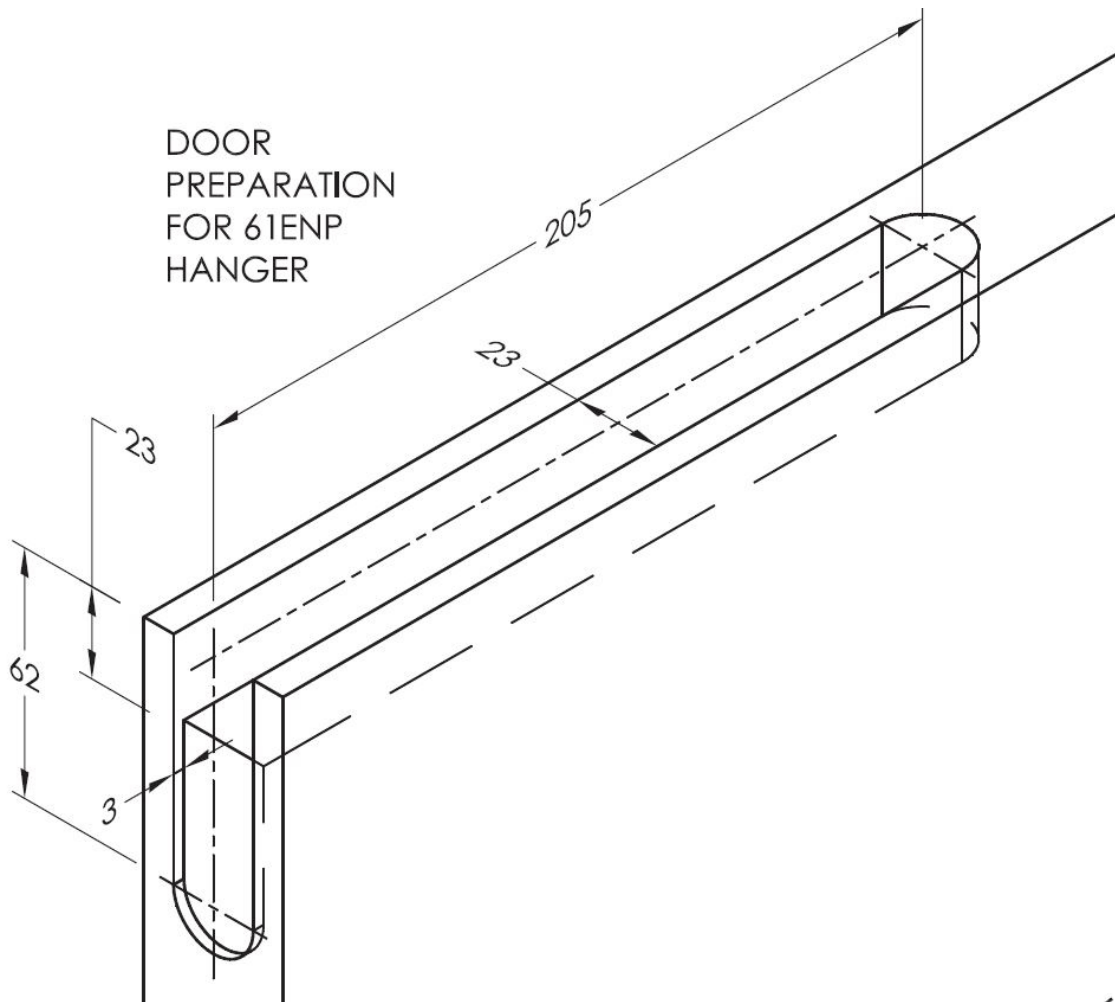

Zero Clearance Low Headroom Sliding Door Track Kit - For Timber Doors Up To 80kg In Weight

Product Images

Description

- Zero clearance sliding door system is designed for use on timbers doors up to 80kg in weight.
- Low headroom solution, the door hangers are rebated into the top of the door allowing the door to be between 2.5mm - 5mm below the bottom of the track.
- Pre-finished track and small distance from the top of the door to the bottom of the track means no pelmet is required,
- Track can be rebated into the ceiling to create a discrete sliding door.
- Suitable for use for sliding doors between rooms, wall openings or entrances.
- Each set includes all the main components needed to install a long lasting, smooth running soffit (ceiling) mounted zero clearance sliding door track.
- Anodised aluminium pre-drilled track for a durable, long lasting finish and easy installation.
- Suitable for wooden doors only.

Single Sliding Doors

Single Sliding Door

Double Bi-Parting Doors

- For doors up to 750mm wide a 3000mm track can be purchased with the extra door hanging kit - **Product 44726.1**

Sliding Double Doors

Dimensions And Track Lengths Available

Item Code	Maximum Width Door	Overall Track Length	Maximum Door Weight (W)	Minimum Door Thickness
43516.1	1000mm	2000mm	80kg	32mm
43516.2	1500mm	3000mm	80kg	32mm

Fixing Options

- Designed for ceiling / soffit mounting only.

Rebated Door Hangers

- To achieve the small clearance between the track and the door, the door hangers are rebated (concealed) into the top of the door.

Soft Closing Mechanism

- A soft closing mechanism is available for this kit (**sold separately**) - see related product **43517.1**