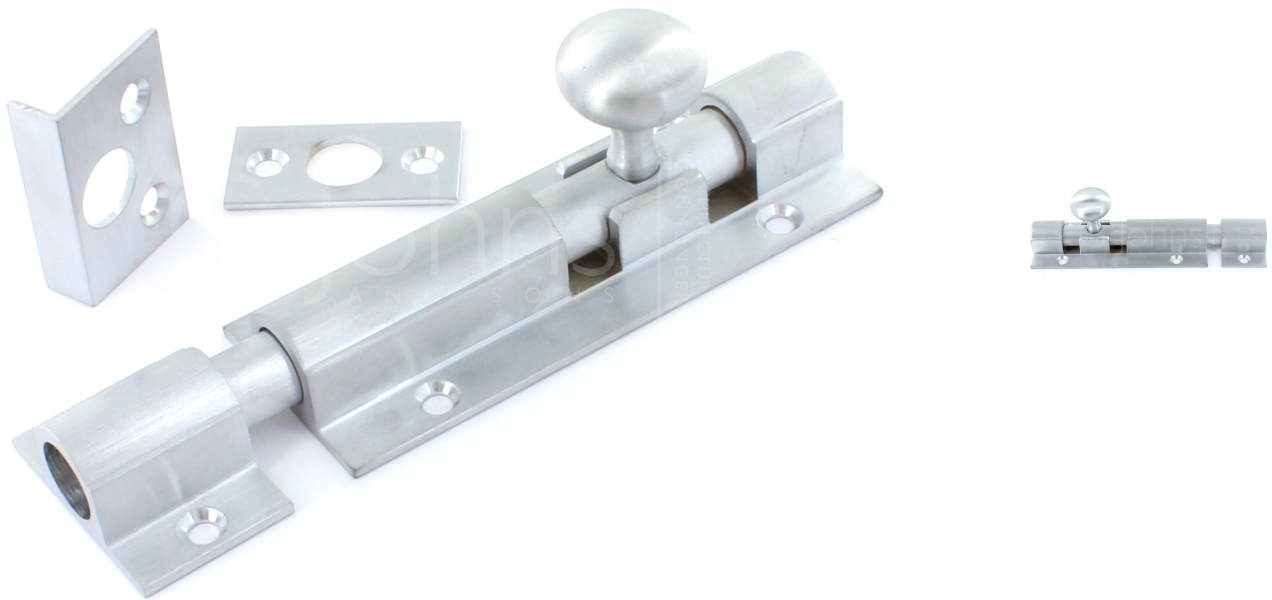

Architectural Barrel Bolt - Surface Mounted - Supplied With 3 Keeps - 100mm - 600mm Length x 38mm Width - Satin Chrome

Product Images

Description

- Architectural barrel bolt
- Surface mounted
- Supplied with 3 keeps (straight, angled and flat)
- Suitable for inward or outward opening doors
- Satin chrome
- Sizes available:
 - 100mm x 38mm

- 150mm x 38mm
- 200mm x 38mm
- 300mm x 38mm
- 450mm x 38mm
- 600mm x 38mm

Products in this set

43530.1 - Architectural barrel bolt - Surface mounted - Supplied with 3 keeps - Suitable for inward or outward opening doors - 100mm x 38mm - Satin Chrome

43530.2 - Architectural barrel bolt - Surface mounted - Supplied with 3 keeps - Suitable for inward or outward opening doors - 150mm x 38mm - Satin Chrome

43530.3 - Architectural barrel bolt - Surface mounted - Supplied with 3 keeps - Suitable for inward or outward opening doors - 200mm x 38mm - Satin Chrome

43530.6 - Architectural barrel bolt - Surface mounted - Supplied with 3 keeps - Suitable for inward or outward opening doors - 600mm x 38mm - Satin Chrome