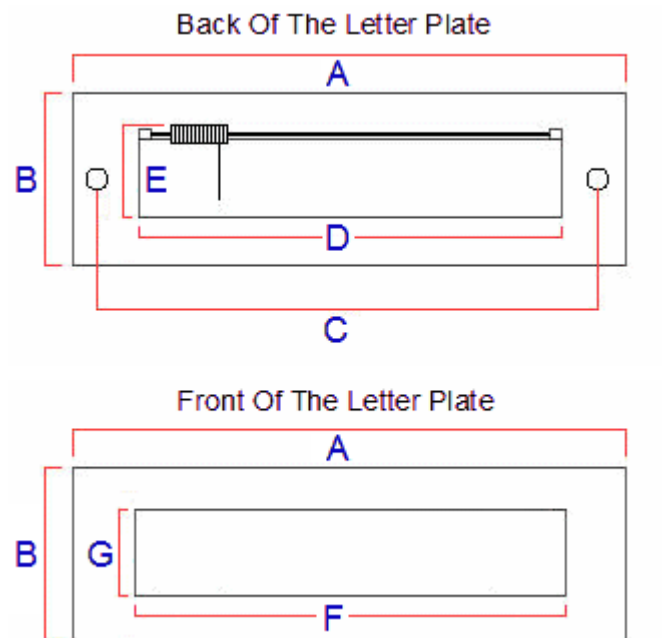

## Plain Letter Plate - Polished Brass (Lacquered) - 257mm x 80mm (10" x 3")

### Description

---

- 10 inch x 3 inch - (257mm x 80mm) Plain style letter plate.
- Made from solid brass with a highly polished shiny finish.

### Dimensions

- Overall Length (A) - 257mm
- Overall Height (B) - 80mm
- Bolt centers (C) - 220mm
- Internal Hole Width Required (D) - 195mm
- Internal Hole Height Required (Including Spring) (E) - 60mm
- Aperture Width Externally (F) - 185mm
- Aperture Height Externally (G) - 40mm