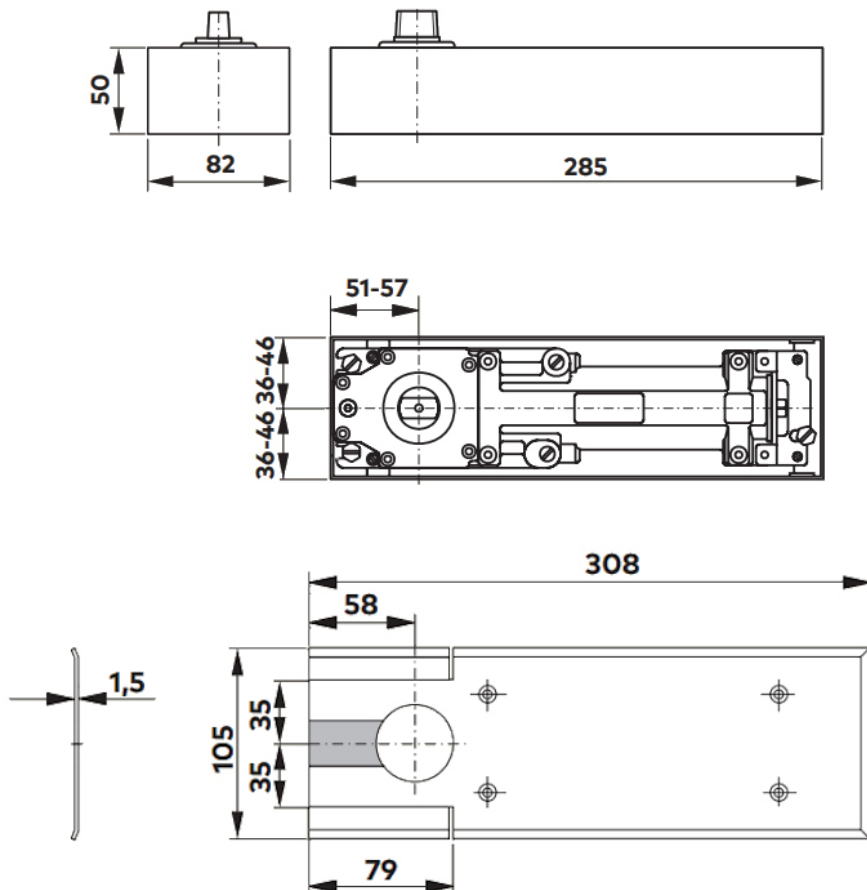

Single Action Floor Spring Door Closer - With Mechanical Hold Open At 90 Degrees - Adjustable Power Size 1-4 - Supplied With Cover Plate & Single Action Accessories

Product Images

Short Description

- Single action floor spring door closer with mechanical hold open at 90 degrees.
- Floor mounted closer designed for doors that swing in one direction only.
- Features individual controls for door speed, latching action and backcheck.
- Can be adjusted to suit door widths up to 1100mm wide.
- Max Door Width / Weight - 1100mm / 120Kg.
- Power adjustable by valve.
- **Due to the built-in mechanical hold open function this door closer cannot be used on fire doors.**

Single Action:

- Allows the door to swing in one direction.
- Universal fixing (can be fitted left or right handed).

Power Adjustment Via Spring:

- Separate power adjustment, by means of an allen key at the end of the closer body, this closer can be adjusted to suit door widths up to 110mm wide and up to 120kg in weight (EN power size 1-4)

Functions:

- 1. Adjustable closing speed in the range 175° - 15°.
- 2. Adjustable closing speed in the range 15° - 0°.
- 3. Mechanical backcheck (from approx. 70°).
- 4. Hold open function at 90 degrees. **For hold open function at 105 degrees please contact us.**
- 5 Adjustable spring strength (EN 1-4).

Floor Spring Dimensions:

- Body Length - 285mm
- Body Height - 50mm
- Body Width - 82mm
- Cover Length - 308mm
- Cover Width - 105mm
- Cover Thickness - 1.5mm

Opening Forces - BS 8300:

The opening force (0-30 degrees) is less than 30N.