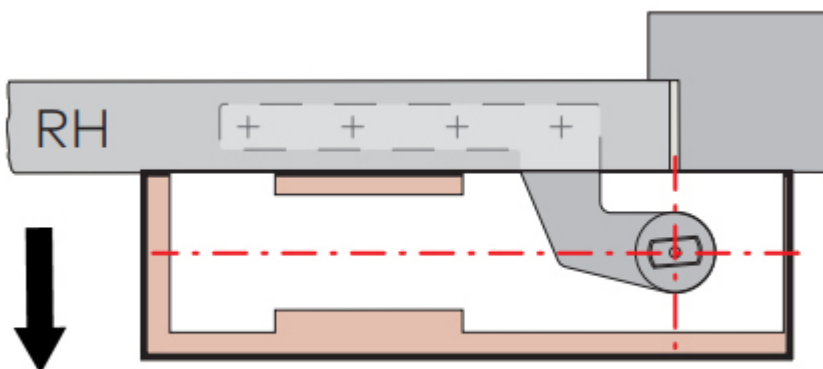

Single Action Floor Spring Door Closer - With Mechanical Hold Open At 90 Degrees - Adjustable Power Size 1-4 - Supplied With Cover Plate & Single Action Accessories

Product Images

Short Description

- Single action floor spring door closer with mechanical hold open at 90 degrees.
- Floor mounted closer designed for doors that swing in one direction only.
- Features individual controls for door speed, latching action and backcheck.
- Can be adjusted to suit door widths up to 1100mm wide.
- Max Door Width / Weight - 1100mm / 120Kg.
- Power adjustable by valve.
- **Due to the built-in mechanical hold open function this door closer cannot be used on fire doors.**

Single Action:

- Allows the door to swing in one direction.
- Universal fixing (can be fitted left or right handed).

Power Adjustment Via Spring:

- Separate power adjustment, by means of an allen key at the end of the closer body, this closer can be adjusted to suit door widths up to 110mm wide and up to 120kg in weight (EN power size 1-4)

Functions:

- 1. Adjustable closing speed in the range 175° - 15°.
- 2. Adjustable closing speed in the range 15° - 0°.
- 3. Mechanical backcheck (from approx. 70°).
- 4. Hold open function at 90 degrees. **For hold open function at 105 degrees please contact us.**
- 5 Adjustable spring strength (EN 1-4).

Floor Spring Dimensions:

- Body Length - 285mm
- Body Height - 50mm
- Body Width - 82mm
- Cover Length - 308mm
- Cover Width - 105mm
- Cover Thickness - 1.5mm

Opening Forces - BS 8300:

The opening force (0-30 degrees) is less than 30N.