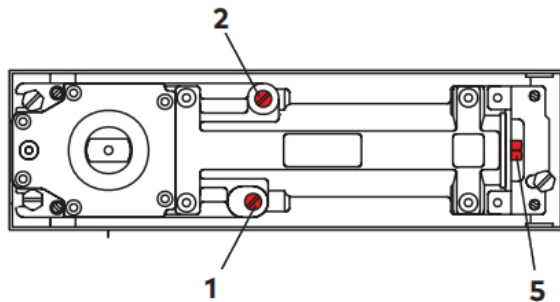

Single Action Floor Spring Door Closer - With Mechanical Hold Open At 90 Degrees - Adjustable Power Size 1-4 - Supplied With Cover Plate & Single Action Accessories

Product Images

Short Description

- Single action floor spring door closer with mechanical hold open at 90 degrees.
- Floor mounted closer designed for doors that swing in one direction only.
- Features individual controls for door speed, latching action and backcheck.
- Can be adjusted to suit door widths up to 1100mm wide.
- Max Door Width / Weight - 1100mm / 120Kg.
- Power adjustable by valve.
- **Due to the built-in mechanical hold open function this door closer cannot be used on fire doors.**

Single Action:

- Allows the door to swing in one direction.
- Universal fixing (can be fitted left or right handed).

Power Adjustment Via Spring:

- Separate power adjustment, by means of an allen key at the end of the closer body, this closer can be adjusted to suit door widths up to 110mm wide and up to 120kg in weight (EN power size 1-4)

Functions:

- 1. Adjustable closing speed in the range 175° - 15°.
- 2. Adjustable closing speed in the range 15° - 0°.
- 3. Mechanical backcheck (from approx. 70°).
- 4. Hold open function at 90 degrees. **For hold open function at 105 degrees please contact us.**
- 5 Adjustable spring strength (EN 1-4).

Floor Spring Dimensions:

- Body Length - 285mm
- Body Height - 50mm
- Body Width - 82mm
- Cover Length - 308mm
- Cover Width - 105mm
- Cover Thickness - 1.5mm

Opening Forces - BS 8300:

The opening force (0-30 degrees) is less than 30N.