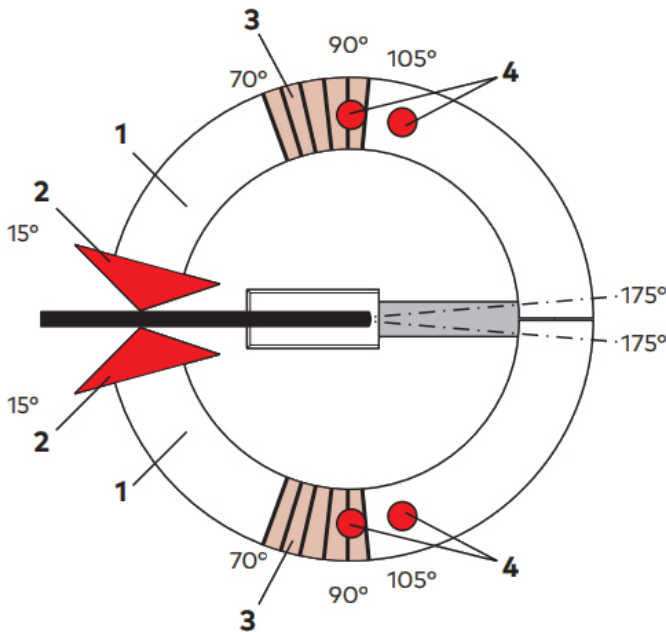

Single Action Floor Spring Door Closer - With Mechanical Hold Open At 90 Degrees - Adjustable Power Size 1-4 - Supplied With Cover Plate & Single Action Accessories

Product Images

Short Description

- Single action floor spring door closer with mechanical hold open at 90 degrees.
- Floor mounted closer designed for doors that swing in one direction only.
- Features individual controls for door speed, latching action and backcheck.
- Can be adjusted to suit door widths up to 1100mm wide.
- Max Door Width / Weight - 1100mm / 120Kg.
- Power adjustable by valve.
- **Due to the built-in mechanical hold open function this door closer cannot be used on fire doors.**

Single Action:

- Allows the door to swing in one direction.
- Universal fixing (can be fitted left or right handed).

Power Adjustment Via Spring:

- Separate power adjustment, by means of an allen key at the end of the closer body, this closer can be adjusted to suit door widths up to 110mm wide and up to 120kg in weight (EN power size 1-4)

Functions:

- 1. Adjustable closing speed in the range 175° - 15°.
- 2. Adjustable closing speed in the range 15° - 0°.
- 3. Mechanical backcheck (from approx. 70°).
- 4. Hold open function at 90 degrees. **For hold open function at 105 degrees please contact us.**
- 5 Adjustable spring strength (EN 1-4).

Floor Spring Dimensions:

- Body Length - 285mm
- Body Height - 50mm
- Body Width - 82mm
- Cover Length - 308mm
- Cover Width - 105mm
- Cover Thickness - 1.5mm

Opening Forces - BS 8300:

The opening force (0-30 degrees) is less than 30N.