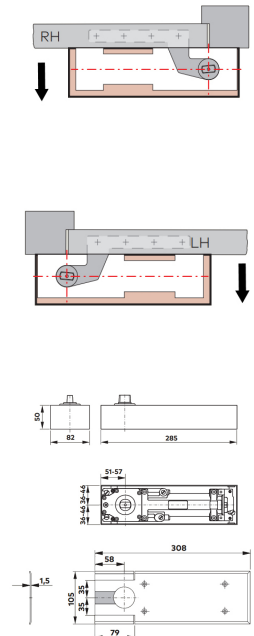

Single Action Floor Spring Door Closer - With Mechanical Hold Open At 90 Degrees - Adjustable Power Size 1-4 - Supplied With Cover Plate & Single Action Accessories

Product Images

Short Description

- Single action floor spring door closer with mechanical hold open at 90 degrees.
- Floor mounted closer designed for doors that swing in one direction only.
- Features individual controls for door speed, latching action and backcheck.
- Can be adjusted to suit door widths up to 1100mm wide.
- Max Door Width / Weight - 1100mm / 120Kg.
- Power adjustable by valve.
- **Due to the built-in mechanical hold open function this door closer cannot be used on fire doors.**

Single Action:

- Allows the door to swing in one direction.
- Universal fixing (can be fitted left or right handed).

Power Adjustment Via Spring:

- Separate power adjustment, by means of an allen key at the end of the closer body, this closer can be adjusted to suit door widths up to 110mm wide and up to 120kg in weight (EN power size 1-4)

Functions:

- 1. Adjustable closing speed in the range 175° - 15°.
- 2. Adjustable closing speed in the range 15° - 0°.
- 3. Mechanical backcheck (from approx. 70°).
- 4. Hold open function at 90 degrees. **For hold open function at 105 degrees please contact us.**
- 5 Adjustable spring strength (EN 1-4).

Floor Spring Dimensions:

- Body Length - 285mm
- Body Height - 50mm
- Body Width - 82mm
- Cover Length - 308mm
- Cover Width - 105mm
- Cover Thickness - 1.5mm

Opening Forces - BS 8300:

The opening force (0-30 degrees) is less than 30N.