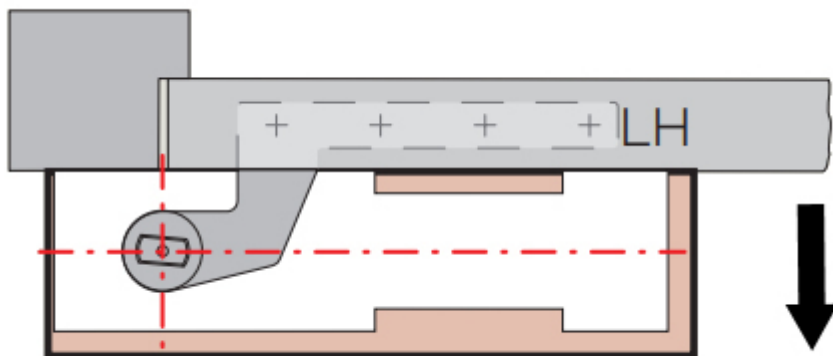

Single Action Floor Spring Door Closer - With Mechanical Hold Open At 90 Degrees - Adjustable Power Size 1-4 - Supplied With Cover Plate & Single Action Accessories

Product Images

Short Description

- Single action floor spring door closer with mechanical hold open at 90 degrees.
- Floor mounted closer designed for doors that swing in one direction only.
- Features individual controls for door speed, latching action and backcheck.
- Can be adjusted to suit door widths up to 1100mm wide.
- Max Door Width / Weight - 1100mm / 120Kg.
- Power adjustable by valve.
- **Due to the built-in mechanical hold open function this door closer cannot be used on fire doors.**

Single Action:

- Allows the door to swing in one direction.
- Universal fixing (can be fitted left or right handed).

Power Adjustment Via Spring:

- Separate power adjustment, by means of an allen key at the end of the closer body, this closer can be adjusted to suit door widths up to 110mm wide and up to 120kg in weight (EN power size 1-4)

Functions:

- 1. Adjustable closing speed in the range 175° - 15°.
- 2. Adjustable closing speed in the range 15° - 0°.
- 3. Mechanical backcheck (from approx. 70°).
- 4. Hold open function at 90 degrees. **For hold open function at 105 degrees please contact us.**
- 5 Adjustable spring strength (EN 1-4).

Floor Spring Dimensions:

- Body Length - 285mm
- Body Height - 50mm
- Body Width - 82mm
- Cover Length - 308mm
- Cover Width - 105mm
- Cover Thickness - 1.5mm

Opening Forces - BS 8300:

The opening force (0-30 degrees) is less than 30N.