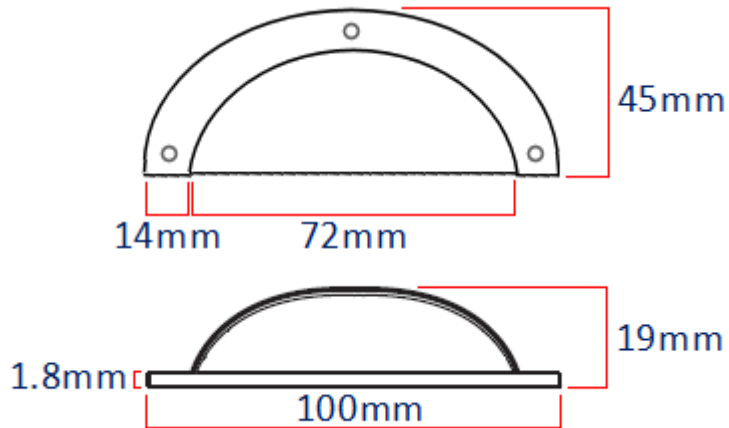

### Description

---

- Traditional half moon shape cup handle.
- Traditional face fix design via supplied wood screws.
- Matt bronze finish.
- This popular, classic design handle is suitable for use in traditional areas including, kitchen cabinet doors, wardrobes, cupboard doors and drawers.

## Dimensions

- 100mm x 45mm