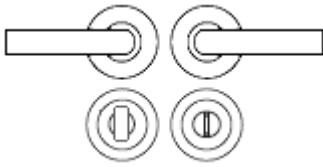

Matching Accessories

- **Standard escutcheon** - (key hole cover to suit regular "chubb style locks")
- **Euro profile escutcheon** - (key hole cover to suit euro profile cylinders)
- **Turn & emergency release** - (a thumbturn used to lock bathroom doors, WC's and toilet doors)

Finish Details

- Satin nickel is a warm grey colour with a very slight golden tint and visible brush marks in the surface of the item.
- This item has been lacquered to help protect and maintain the satin nickel finish.

Alternative Finishes Available

- Satin chrome
- Polished chrome
- Polished brass

Operation

- Both levers are sprung to ensure the lever always returns to its starting position

Size Information

- Rose Diameter - 50mm
- Rose Thickness - 10mm

Spindle Size

- 8mm x 8mm square - UK Standard.

Fixings

- Concealed bolt together fixings via male and female bolts.
- Grub screw fixing to spindle for extra strength once fitted to the door.
- Comes supplied with male and female bolt through fixings and 8mm spindle.

Usage

- Suitable for residential use.
- Suitable for internal or external use.

Unit Of Sale

- Lever handles are sold in pairs. (One pair consists of 1x left hand and 1x right hand.)
- Escutcheons (key hole covers) are sold individually (each.)
- Turn and emergency releases are sold as a set (One set consists of a rose with a thumbturn fitted to the inside of the door and a rose with a coin slot fitted to the outside of the door.)