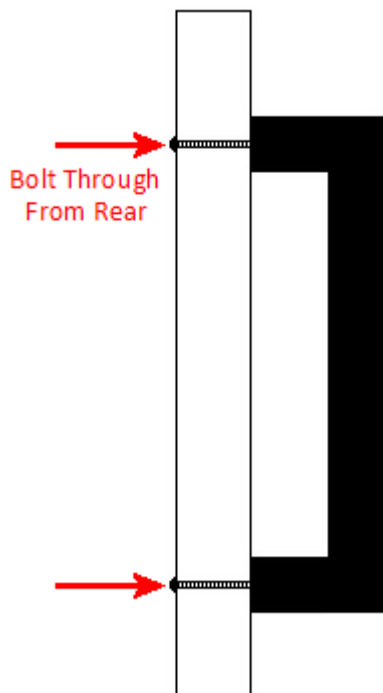

## Size Details

| Item code | Overall Length | Fixing Centres | Projection |
|-----------|----------------|----------------|------------|
| 43586.1   | 121mm          | 96mm           | 38mm       |
| 43586.2   | 177mm          | 152mm          | 38mm       |
| 43586.3   | 228mm          | 203mm          | 38mm       |
| 43586.4   | 280mm          | 254mm          | 38mm       |

## Base Material

- Made from solid brass

## Fixings

- This handle is fitted via M4 bolts from the rear of the door / drawer - see below diagram.

- Bolt through fixings provide a superior strong fixing allowing this handle to be fitted to tall or heavy doors.
- Supplied with M4 (diameter) x 25mm (long) bolts - Suitable for use on 18mm thick doors.
- For doors thicker than 18mm, longer M4 fixing bolts are available to buy separately. (Product 30176)