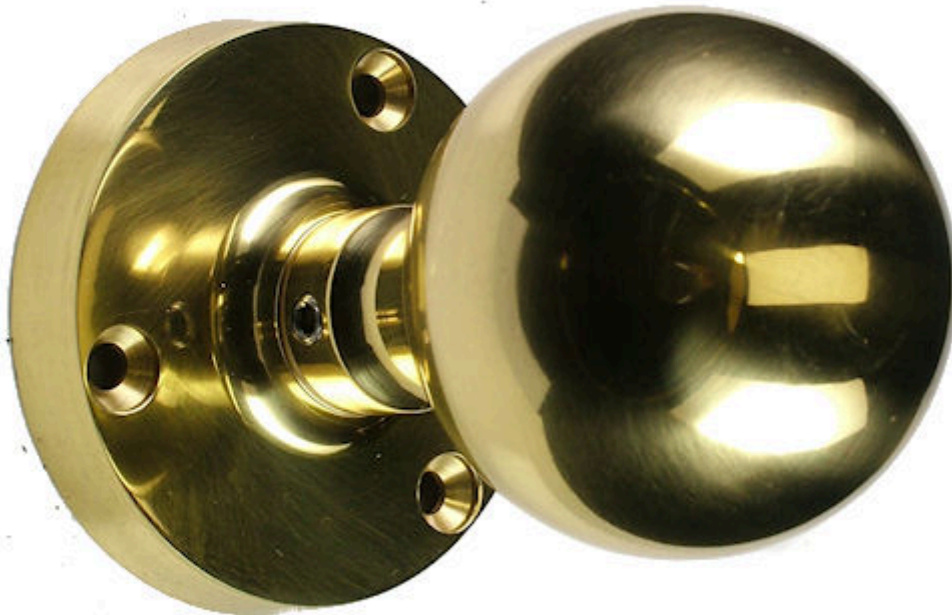

## Mortice Door Knobs - Ball Shape - Polished Brass (Lacquered)

### Description

---

- Mortice door knob set
- Round, ball shape knobs

### Finish

- Polished brass

### Dimensions

- Rose Diameter - 60mm
- Knob Diameter - 45mm
- Projection From Door - 65mm