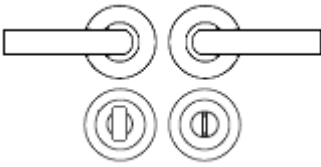


Petra Lever Handles - Satin Chrome - Suitable For Use With FD30 / FD60 Fire Doors

Product Images

Description

- The Petra lever handles from the a contemporary design door handle set with a straight tubular shape lever.
- Satin (brushed) chrome finish.
- Ideal for residential use.

How To Order Lever Handles With A Rose

- **For Non-Locking Doors** - 1 x (Pair) Lever Handles Only

- **For Locking Doors** - 1 x (Pair) Lever Handles Only + 2 x (Each) Standard Escutcheons

- **For Euro Cylinder Locking Doors** - 1 x (Pair) Lever Handles Only + 2 x (Each) Euro Escutcheons

- **For Locking Bathroom Doors** - 1 x Pair Lever Handles Only + 1 x (Set) Turn & Emergency Release

Matching Accessories

- **Standard escutcheon** - (key hole cover to suit regular "chubb style locks")
- **Euro profile escutcheon** - (key hole cover to suit euro profile cylinders)
- **Turn & emergency release** - (a thumbturn used to lock bathroom doors, WC's and toilet doors)

Alternative Finishes Available

- Polished chrome
- Satin chrome
- Satin nickel

Operation

- Both levers are sprung to ensure the lever always returns to its starting position

Size Information

- Rose Diameter - 50mm
- Rose Thickness - 10mm
- Lever Length - 117mm
- Lever Diameter - 19mm