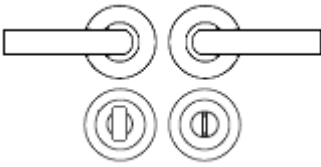

How To Order Lever Handles With A Rose

- **For Non-Locking Doors** - 1 x (Pair) Lever Handles Only

- **For Locking Doors** - 1 x (Pair) Lever Handles Only + 2 x (Each) Standard Escutcheons

- **For Euro Cylinder Locking Doors** - 1 x (Pair) Lever Handles Only + 2 x (Each) Euro Escutcheons

- **For Locking Bathroom Doors** - 1 x Pair Lever Handles Only + 1 x (Set) Turn & Emergency Release

Matching Accessories

- **Standard escutcheon** - (key hole cover to suit regular "chubb style locks")
- **Euro profile escutcheon** - (key hole cover to suit euro profile cylinders)
- **Turn & emergency release** - (a thumbturn used to lock bathroom doors, WC's and toilet doors)

- Polished chrome door handles
- Satin chrome door handles

Operation

- Both levers are sprung to ensure the lever always returns to its starting position

Size Information

- Rose Diameter - 50mm
- Rose Thickness - 10mm
- Lever Length - 120mm

Spindle Size

- 8mm x 8mm square - UK Standard.

Fixings

- Concealed bolt together fixings via male and female bolts.
- Grub screw fixing to spindle for extra strength once fitted to the door.
- Comes supplied with male and female bolt through fixings and 8mm spindle.