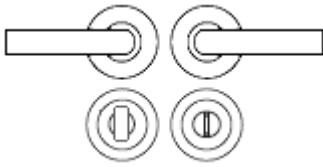

How To Order Lever Handles With A Rose

- **For Non-Locking Doors** - 1 x (Pair) Lever Handles Only

- **For Locking Doors** - 1 x (Pair) Lever Handles Only + 2 x (Each) Standard Escutcheons

- **For Euro Cylinder Locking Doors** - 1 x (Pair) Lever Handles Only + 2 x (Each) Euro Escutcheons

- **For Locking Bathroom Doors** - 1 x Pair Lever Handles Only + 1 x (Set) Turn & Emergency Release

Matching Accessories

- **Standard escutcheon** - (key hole cover to suit regular "chubb style locks")
- **Euro profile escutcheon** - (key hole cover to suit euro profile cylinders)
- **Turn & emergency release** - (a thumbturn used to lock bathroom doors, WC's and toilet doors)

- Polished chrome door handles
- Satin chrome door handles

Operation

- Both levers are sprung to ensure the lever always returns to its starting position

Size Information

- Rose Diameter - 50mm
- Rose Thickness - 10mm
- Lever Length - 120mm

Spindle Size

- 8mm x 8mm square - UK Standard.

Fixings

- Concealed bolt together fixings via male and female bolts.
- Grub screw fixing to spindle for extra strength once fitted to the door.
- Comes supplied with male and female bolt through fixings and 8mm spindle.