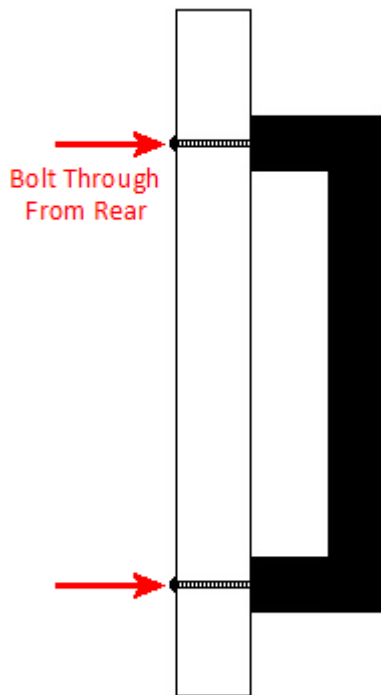

## Base Material

- Made from solid brass

## Fixings

- This handle is fitted via M4 bolts from the rear of the door / drawer - see below diagram.

- Bolt through fixings provide a superior strong fixing allowing this handle to be fitted to tall or heavy doors.
- Supplied with M4 (diameter) x 25mm (long) bolts - Suitable for use on 18mm thick doors.
- For doors thicker than 18mm, longer M4 fixing bolts are available to buy separately. (Product 30176)