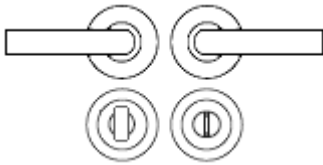

How To Order Lever Handles With A Rose

- **For Non-Locking Doors** - 1 x (Pair) Lever Handles Only

- **For Locking Doors** - 1 x (Pair) Lever Handles Only + 2 x (Each) Standard Escutcheons

- **For Euro Cylinder Locking Doors** - 1 x (Pair) Lever Handles Only + 2 x (Each) Euro Escutcheons

- **For Locking Bathroom Doors** - 1 x Pair Lever Handles Only + 1 x (Set) Turn & Emergency Release

Matching Accessories

- **Standard escutcheon** - (key hole cover to suit regular "chubb style locks")
- **Euro profile escutcheon** - (key hole cover to suit euro profile cylinders)
- **Turn & emergency release** - (a thumbturn used to lock bathroom doors, WC's and toilet doors)

Alternative Finishes Available

- Polished chrome
- Polished brass

Operation

- Both levers are sprung to ensure the lever always returns to its starting position.

Size Information

- Rose Diameter - 50mm
- Rose Thickness - 10mm
- Lever Length - 120mm

Spindle Size

- 8mm x 8mm square - UK Standard.

Fixings

- Concealed bolt together fixings via male and female bolts.
- Grub screw fixing to spindle for extra strength once fitted to the door.
- Comes supplied with male and female bolt through fixings and 8mm spindle.