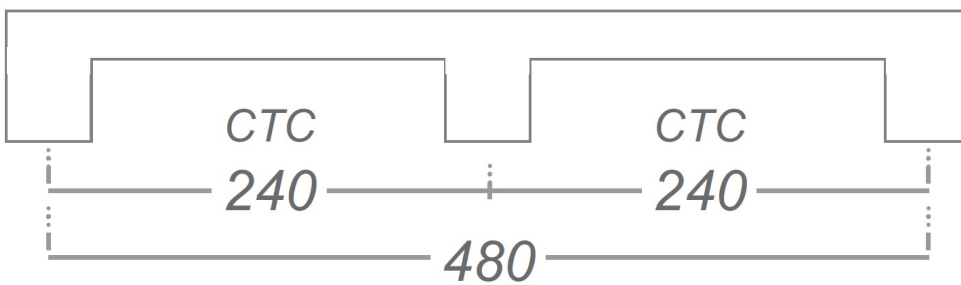


Slim Rectangular Section Cupboard Door / Drawer Pull Handle - Available In Seven Sizes - Antique Brass (Gloss Lacquered)

Product Images

Description

- Slim rectangular section cabinet pull handle
- Supplied with M4 fixing bolts
- Ideal for use on contemporary units including, kitchen cabinet doors, wardrobes, cupboard doors and drawers

Size Details

- Available In Seven Sizes

Item code	Length	Width	Fixing Centres	Base Size	Projection
43626.1	106mm	10mm	96mm	20mm x 10mm	30mm
43626.2	128mm	10mm	128mm	20mm x 10mm	30mm
43626.3	172mm	10mm	160mm	20mm x 10mm	30mm
43626.4	212mm	10mm	192mm	20mm x 10mm	30mm
43626.5	256mm	10mm	256mm	20mm x 10mm	30mm
43626.6	340mm	10mm	320mm	20mm x 10mm	30mm
43626.7	500mm	10mm	480mm*	20mm x 10mm	30mm

43626.7 Fixing Centres Below

Base Material

- Made from solid brass

Finish Details

- Satin nickel

Fixings

- This handle is fitted via M4 bolts from the rear of the door / drawer - see below diagram

- Bolt through fixings provide a superior strong fixing allowing this handle to be fitted to tall or heavy doors
- Supplied with M4 (diameter) x 25mm (long) bolts - Suitable for use on 18mm thick doors
- For doors thicker than 18mm, longer M4 fixing bolts are available to buy separately

Usage

- Suitable for internal use

Unit Of Sale

- This cabinet handle is sold individually - (Each)

Products in this set

43626.1 - Slim Rectangular Section Cupboard Door / Drawer Pull Handle - 116mm Length (96mm Fixing Centres) - Antique Brass (Gloss Lacquered) - Each