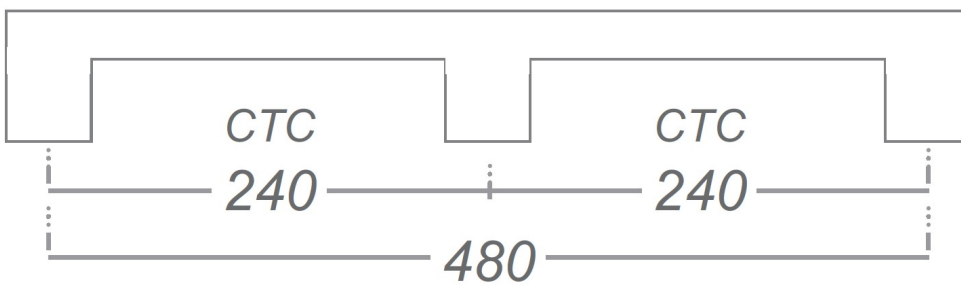


Slim Rectangular Section Cupboard Door / Drawer Pull Handle - Available In Seven Sizes - Matt Bronze (Lacquered)

Product Images

Description

- Slim rectangular section cabinet pull handle
- Supplied with M4 fixing bolts
- Ideal for use on contemporary units including, kitchen cabinet doors, wardrobes, cupboard doors and drawers

Size Details

- Available In Seven Sizes

Item code	Length	Width	Fixing Centres	Base Size	Projection
43627.1	106mm	10mm	96mm	20mm x 10mm	30mm
43627.2	128mm	10mm	128mm	20mm x 10mm	30mm
43627.3	172mm	10mm	160mm	20mm x 10mm	30mm
43627.4	212mm	10mm	192mm	20mm x 10mm	30mm
43627.5	256mm	10mm	256mm	20mm x 10mm	30mm
43627.6	340mm	10mm	320mm	20mm x 10mm	30mm
43627.7	500mm	10mm	480mm*	20mm x 10mm	30mm

43627.7 Fixing Centres Below

Base Material

- Made from solid brass

Finish Details

- Satin nickel

Fixings

- This handle is fitted via M4 bolts from the rear of the door / drawer - see below diagram

- Bolt through fixings provide a superior strong fixing allowing this handle to be fitted to tall or heavy doors
- Supplied with M4 (diameter) x 25mm (long) bolts - Suitable for use on 18mm thick doors
- For doors thicker than 18mm, longer M4 fixing bolts are available to buy separately

Usage

- Suitable for internal use

Unit Of Sale

- This cabinet handle is sold individually - (Each)

Products in this set

43627.1 - Slim Rectangular Section Cupboard Door / Drawer Pull Handle - 116mm Length (96mm Fixing Centres) - Matt Bronze (Lacquered) - Each