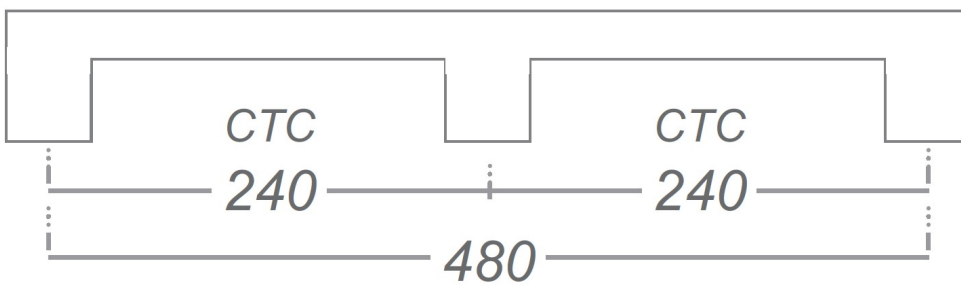

Size Details

- Available In Seven Sizes

Item code	Length	Width	Fixing Centres	Base Size	Projection
43628.1	106mm	10mm	96mm	20mm x 10mm	30mm
43628.2	128mm	10mm	128mm	20mm x 10mm	30mm
43628.3	172mm	10mm	160mm	20mm x 10mm	30mm
43628.4	212mm	10mm	192mm	20mm x 10mm	30mm
43628.5	256mm	10mm	256mm	20mm x 10mm	30mm
43628.6	340mm	10mm	320mm	20mm x 10mm	30mm
43628.7	500mm	10mm	480mm*	20mm x 10mm	30mm

43628.7 Fixing Centres Below

Base Material

- Made from solid brass

Finish Details

- Satin nickel

Fixings

- This handle is fitted via M4 bolts from the rear of the door / drawer - see below diagram

- Bolt through fixings provide a superior strong fixing allowing this handle to be fitted to tall or heavy doors
- Supplied with M4 (diameter) x 25mm (long) bolts - Suitable for use on 18mm thick doors
- For doors thicker than 18mm, longer M4 fixing bolts are available to buy separately