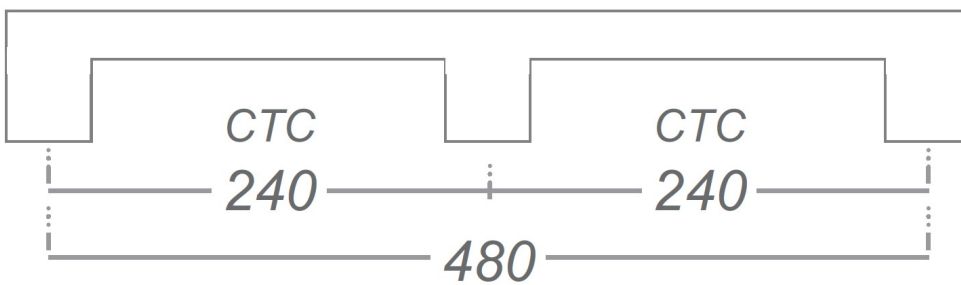


Slim Rectangular Section Cupboard Door / Drawer Pull Handle - Available In Seven Sizes - Polished Nickel

Product Images

Description

- Slim rectangular section cabinet pull handle
- Supplied with M4 fixing bolts
- Ideal for use on contemporary units including, kitchen cabinet doors, wardrobes, cupboard doors and drawers

Size Details

- Available In Seven Sizes

Item code	Length	Width	Fixing Centres	Base Size	Projection
43630.1	106mm	10mm	96mm	20mm x 10mm	30mm
43630.2	128mm	10mm	128mm	20mm x 10mm	30mm
43630.3	172mm	10mm	160mm	20mm x 10mm	30mm
43630.4	212mm	10mm	192mm	20mm x 10mm	30mm
43630.5	256mm	10mm	256mm	20mm x 10mm	30mm
43630.6	340mm	10mm	320mm	20mm x 10mm	30mm
43630.7	500mm	10mm	480mm*	20mm x 10mm	30mm

43630.7 Fixing Centres Below

Base Material

- Made from solid brass

Finish Details

- Satin nickel

Fixings

- This handle is fitted via M4 bolts from the rear of the door / drawer - see below diagram

- Bolt through fixings provide a superior strong fixing allowing this handle to be fitted to tall or heavy doors
- Supplied with M4 (diameter) x 25mm (long) bolts - Suitable for use on 18mm thick doors
- For doors thicker than 18mm, longer M4 fixing bolts are available to buy separately

Usage

- Suitable for internal use

Unit Of Sale

- This cabinet handle is sold individually - (Each)

Products in this set

43630.1 - Slim Rectangular Section Cupboard Door / Drawer Pull Handle - 116mm Length (96mm Fixing Centres) - Polished Nickel - Each