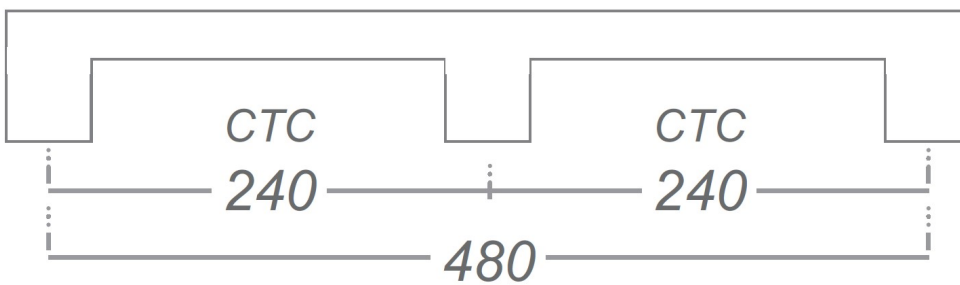


Slim Rectangular Section Cupboard Door / Drawer Pull Handle - Available In Seven Sizes - Satin Brass (Lacquered)

Product Images

Description

- Slim rectangular section cabinet pull handle
- Supplied with M4 fixing bolts
- Ideal for use on contemporary units including, kitchen cabinet doors, wardrobes, cupboard doors and drawers

Size Details

- Available In Seven Sizes

Item code	Length	Width	Fixing Centres	Base Size	Projection
43631.1	106mm	10mm	96mm	20mm x 10mm	30mm
43631.2	128mm	10mm	128mm	20mm x 10mm	30mm
43631.3	172mm	10mm	160mm	20mm x 10mm	30mm
43631.4	212mm	10mm	192mm	20mm x 10mm	30mm
43631.5	256mm	10mm	256mm	20mm x 10mm	30mm
43631.6	340mm	10mm	320mm	20mm x 10mm	30mm
43631.7	500mm	10mm	480mm*	20mm x 10mm	30mm

43631.7 Fixing Centres Below

Base Material

- Made from solid brass

Finish Details

- Satin nickel

Fixings

- This handle is fitted via M4 bolts from the rear of the door / drawer - see below diagram

- Bolt through fixings provide a superior strong fixing allowing this handle to be fitted to tall or heavy doors
- Supplied with M4 (diameter) x 25mm (long) bolts - Suitable for use on 18mm thick doors
- For doors thicker than 18mm, longer M4 fixing bolts are available to buy separately

Usage

- Suitable for internal use

Unit Of Sale

- This cabinet handle is sold individually - (Each)

Products in this set

43631.1 - Slim Rectangular Section Cupboard Door / Drawer Pull Handle - 116mm Length (96mm Fixing Centres) - Satin Brass (Lacquered) - Each