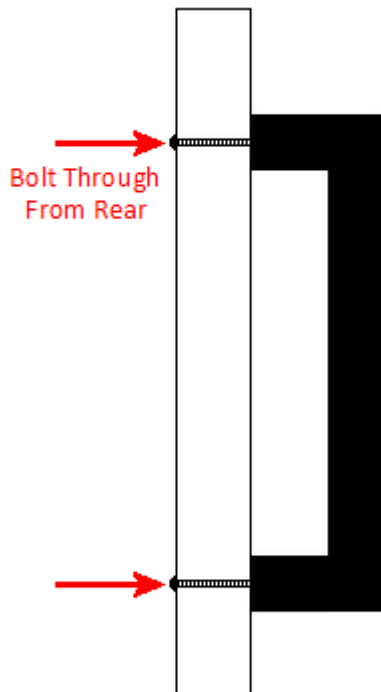

### Description

---

- Slim rectangular shape cupboard door pull handle with rounded posts.
- Light antique brass.
- Available in three lengths, 115mm, 179mm, 222mm
- Supplied with M4 fixing bolts.
- Contemporary design ideal for use on modern units including, kitchen cabinet doors, wardrobes, cupboard doors and drawers.

## Base Material

- Made from solid brass

## Fixings

- This handle is fitted via M4 bolts from the rear of the door / drawer - see below diagram.

- Bolt through fixings provide a superior strong fixing allowing this handle to be fitted to tall or heavy doors.
- Supplied with M4 (diameter) x 25mm (long) bolts - Suitable for use on 18mm thick doors.
- For doors thicker than 18mm, longer M4 fixing bolts are available to buy separately. (Product 30176)