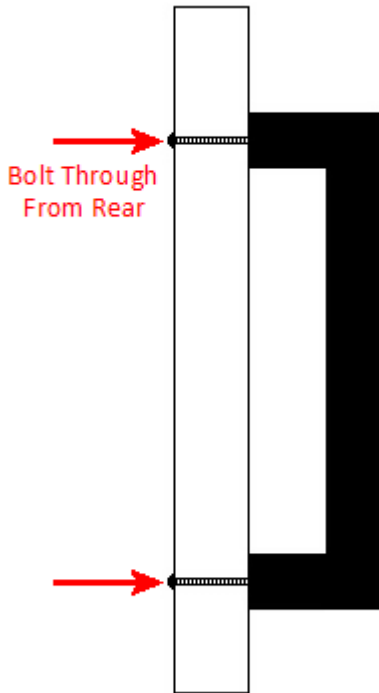

### Description

- Slim rectangular shape cupboard door pull handle with rounded posts.
- Matt bronze finish.
- Available in three lengths, 115mm, 179mm, 222mm
- Supplied with M4 fixing bolts.
- Contemporary design ideal for use on modern units including, kitchen cabinet doors, wardrobes, cupboard doors and drawers.

## Base Material

- Made from solid brass

## Fixings

- This handle is fitted via M4 bolts from the rear of the door / drawer - see below diagram.

- Bolt through fixings provide a superior strong fixing allowing this handle to be fitted to tall or heavy doors.
- Supplied with M4 (diameter) x 25mm (long) bolts - Suitable for use on 18mm thick doors.
- For doors thicker than 18mm, longer M4 fixing bolts are available to buy separately. (Product 30176)