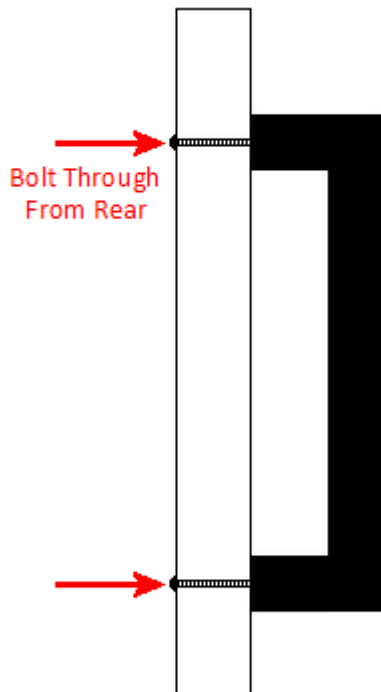

Slim Rectangular Shape Cabinet Pull Handle With Rounded Posts - Available In Three Sizes - Polished Brass (Lacquered)

Product Images

Description

- Slim rectangular shape cupboard door pull handle with rounded posts.
- Polished brass (shiny finish).
- Available in three lengths, 115mm, 179mm, 222mm
- Supplied with M4 fixing bolts.
- Contemporary design ideal for use on modern units including, kitchen cabinet doors, wardrobes, cupboard doors and drawers.

Size Details

Item code	Overall Length	Fixing Centres	Width	Projection
43636.1	115mm	96mm	11mm	35mm
43636.2	179mm	160mm	11mm	35mm
43636.3	222mm	203mm	11mm	35mm

Base Material

- Made from solid brass

Finish Details

- Polished brass

Fixings

- This handle is fitted via M4 bolts from the rear of the door / drawer - see below diagram.

- Bolt through fixings provide a superior strong fixing allowing this handle to be fitted to tall or heavy doors.
- Supplied with M4 (diameter) x 25mm (long) bolts - Suitable for use on 18mm thick doors.
- For doors thicker than 18mm, longer M4 fixing bolts are available to buy separately. (Product 30176)

Usage

- Suitable for internal use.

Unit Of Sale

- This cabinet handle is sold individually - (Each).

Products in this set

43636.1 - Slim Rectangular Shape Cabinet Pull Handle With Rounded Posts - 115mm length (96mm Fixing Centres) - Polished Brass (Lacquered) - (Each)