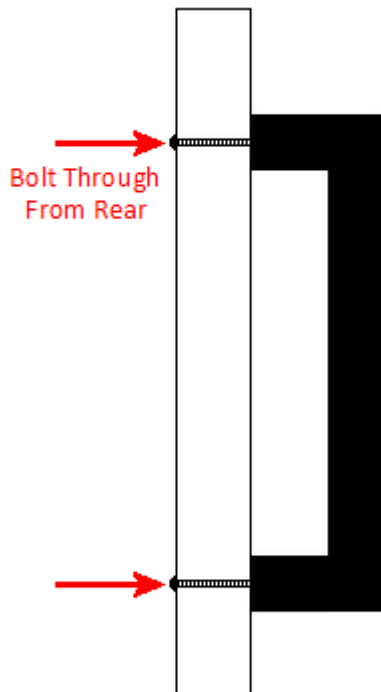

Slim Rectangular Shape Cabinet Pull Handle With Rounded Posts - Available In Three Sizes - Polished Nickel

Product Images

Description

- Slim rectangular shape cupboard door pull handle with rounded posts.
- Polished nickel (shiny finish).
- Available in three lengths, 115mm, 179mm, 222mm
- Supplied with M4 fixing bolts.
- Contemporary design ideal for use on modern units including, kitchen cabinet doors, wardrobes, cupboard doors and drawers.

Size Details

Item code	Overall Length	Fixing Centres	Width	Projection
43638.1	115mm	96mm	11mm	35mm
43638.2	179mm	160mm	11mm	35mm
43638.3	222mm	203mm	11mm	35mm

Base Material

- Made from solid brass

Finish Details

- Polished nickel

Fixings

- This handle is fitted via M4 bolts from the rear of the door / drawer - see below diagram.

- Bolt through fixings provide a superior strong fixing allowing this handle to be fitted to tall or heavy doors.
- Supplied with M4 (diameter) x 25mm (long) bolts - Suitable for use on 18mm thick doors.
- For doors thicker than 18mm, longer M4 fixing bolts are available to buy separately. (Product 30176)

Usage

- Suitable for internal use.

Unit Of Sale

- This cabinet handle is sold individually - (Each).

Products in this set

43638.1 - Slim Rectangular Shape Cabinet Pull Handle With Rounded Posts - 115mm length (96mm Fixing Centres) - Polished Nickel - (Each)