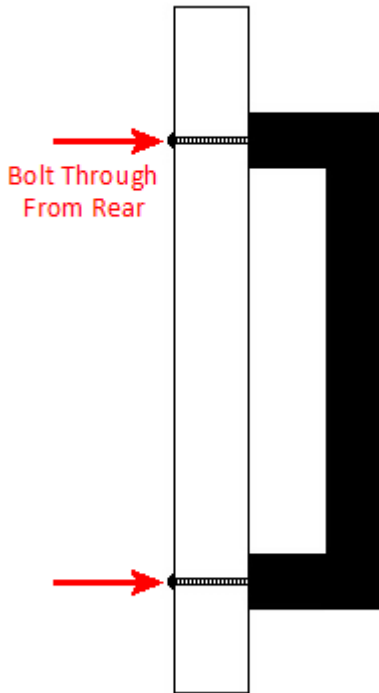

Slim Rectangular Shape Cabinet Pull Handle With Rounded Posts - Available In Three Sizes - Satin Brass (Lacquered)

Product Images

Description

- Slim rectangular shape cupboard door pull handle with rounded posts.
- Satin brass (brushed finish).
- Available in three lengths, 115mm, 179mm, 222mm
- Supplied with M4 fixing bolts.
- Contemporary design ideal for use on modern units including, kitchen cabinet doors, wardrobes, cupboard doors and drawers.

Size Details

Item code	Overall Length	Fixing Centres	Width	Projection
43639.1	115mm	96mm	11mm	35mm
43639.2	179mm	160mm	11mm	35mm
43639.3	222mm	203mm	11mm	35mm

Base Material

- Made from solid brass

Finish Details

- Satin brass

Fixings

- This handle is fitted via M4 bolts from the rear of the door / drawer - see below diagram.

- Bolt through fixings provide a superior strong fixing allowing this handle to be fitted to tall or heavy doors.
- Supplied with M4 (diameter) x 25mm (long) bolts - Suitable for use on 18mm thick doors.
- For doors thicker than 18mm, longer M4 fixing bolts are available to buy separately. (Product 30176)

Usage

- Suitable for internal use.

Unit Of Sale

- This cabinet handle is sold individually - (Each).

Products in this set

43639.1 - Slim Rectangular Shape Cabinet Pull Handle With Rounded Posts - 115mm length (96mm Fixing Centres) - Satin Brass (Lacquered) - (Each)