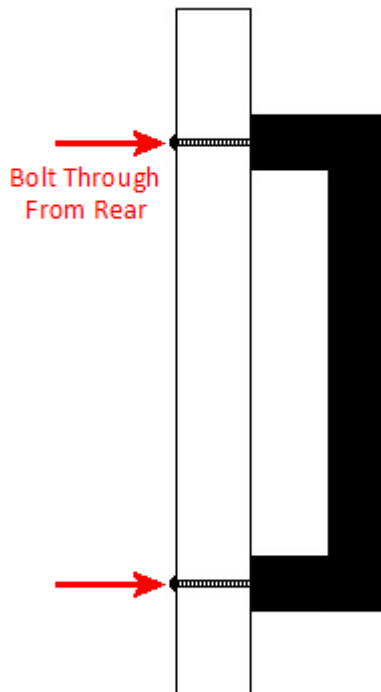

### Description

---

- Slim rectangular shape cupboard door pull handle with rounded posts.
- Satin chrome (brushed finish).
- Available in three lengths, 115mm, 179mm, 222mm
- Supplied with M4 fixing bolts.
- Contemporary design ideal for use on modern units including, kitchen cabinet doors, wardrobes, cupboard doors and drawers.

## Base Material

- Made from solid brass

## Fixings

- This handle is fitted via M4 bolts from the rear of the door / drawer - see below diagram.

- Bolt through fixings provide a superior strong fixing allowing this handle to be fitted to tall or heavy doors.
- Supplied with M4 (diameter) x 25mm (long) bolts - Suitable for use on 18mm thick doors.
- For doors thicker than 18mm, longer M4 fixing bolts are available to buy separately. (Product 30176)