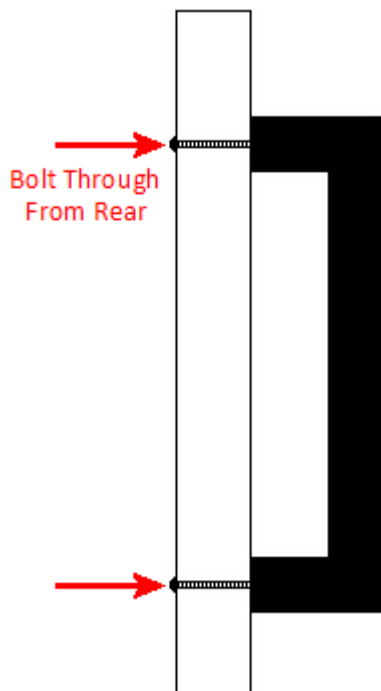


Classic Design D Shape Cabinet Pull Handle With Rectangular Roses - Polished Chrome

Product Images

Description

- Classic D shape cupboard door handle with rectangular roses.
- Polished chrome (shiny finish).
- Available in three lengths, 99mm, 184mm, 228mm
- Supplied with M4 fixing bolts.
- Classic design is ideal for use on traditional units including, kitchen cabinet doors, wardrobes, cupboard doors and drawers.

Size Details

Item code	Overall Length	Fixing Centres	Projection
43675.1	99mm	76mm	32mm
43675.2	184mm	160mm	32mm
43675.3	228mm	203mm	32mm

Base Material

- Made from solid brass

Finish Details

- Polished chrome

Fixings

- This handle is fitted via M4 bolts from the rear of the door / drawer - see below diagram.

- Bolt through fixings provide a superior strong fixing allowing this handle to be fitted to tall or heavy doors.
- Supplied with M4 (diameter) x 25mm (long) bolts - Suitable for use on 18mm thick doors.
- For doors thicker than 18mm, longer M4 fixing bolts are available to buy separately. (Product 30176)

Usage

- Suitable for internal use.

Unit Of Sale

- This cabinet handle is sold individually - (Each).

Products in this set

43675.1 - Classic Design D Shape Cabinet Pull Handle With Rectangular Roses - 99mm length (76mm Fixing Centres) - Polished Chrome - (Each)