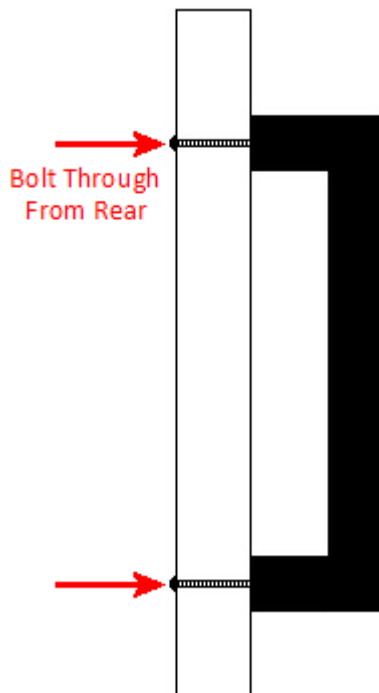


Classic Design Rounded Style D Shape Cabinet Pull Handle With Roses - Antique Brass (Gloss Lacquered)

Product Images

Description

- Classic D shape rounded design cabinet pull handle with round roses.
- Light antique brass finish.
- Available in three lengths, 127mm, 181mm, 232mm
- Supplied with M4 fixing bolts.

Base Material

- Made from solid brass

Finish Details

- Light antique brass

Fixings

- This handle is fitted via M4 bolts from the rear of the door / drawer - see below diagram.

- Bolt through fixings provide a superior strong fixing allowing this handle to be fitted to tall or heavy doors.
- Supplied with M4 (diameter) x 25mm (long) bolts - Suitable for use on 18mm thick doors.
- For doors thicker than 18mm, longer M4 fixing bolts are available to buy separately. (Product 30176)

Usage

- Suitable for internal use.

Unit Of Sale

- This cabinet handle is sold individually - (Each).

Products in this set

43680.1 - Classic Design Rounded Style D Shape Cabinet Pull Handle With Roses - 127mm length (96mm Fixing Centres) - Antique Brass (Gloss Lacquered) - (Each)

43680.2 - Classic Design Rounded Style D Shape Cabinet Pull Handle With Roses - 181mm length (152mm Fixing Centres) - Antique Brass (Gloss Lacquered) - (Each)

43680.3 - Classic Design Rounded Style D Shape Cabinet Pull Handle With Roses - 232mm length (203mm Fixing Centres) - Antique Brass (Gloss Lacquered) - (Each)