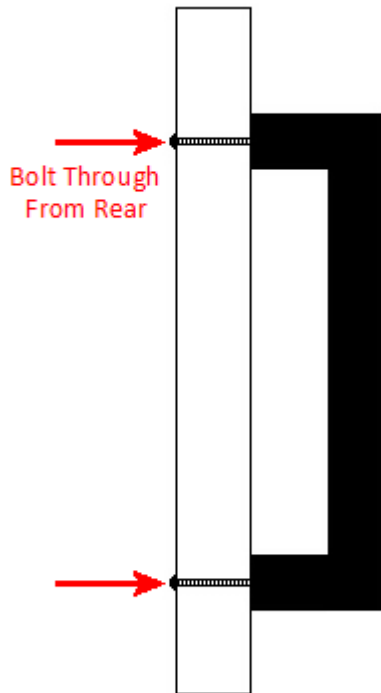

### Description

---

- Classic D shape rounded design cabinet pull handle with round roses.
- Polished chrome (shiny finish)
- Available in three lengths, 127mm, 181mm, 232mm
- Supplied with M4 fixing bolts.
- Simple classic design is ideal for use on modern or traditional units including, kitchen cabinet doors, wardrobes, cupboard doors and drawers.

## Base Material

- Made from solid brass

## Fixings

- This handle is fitted via M4 bolts from the rear of the door / drawer - see below diagram.

- Bolt through fixings provide a superior strong fixing allowing this handle to be fitted to tall or heavy doors.
- Supplied with M4 (diameter) x 25mm (long) bolts - Suitable for use on 18mm thick doors.
- For doors thicker than 18mm, longer M4 fixing bolts are available to buy separately. (Product 30176)