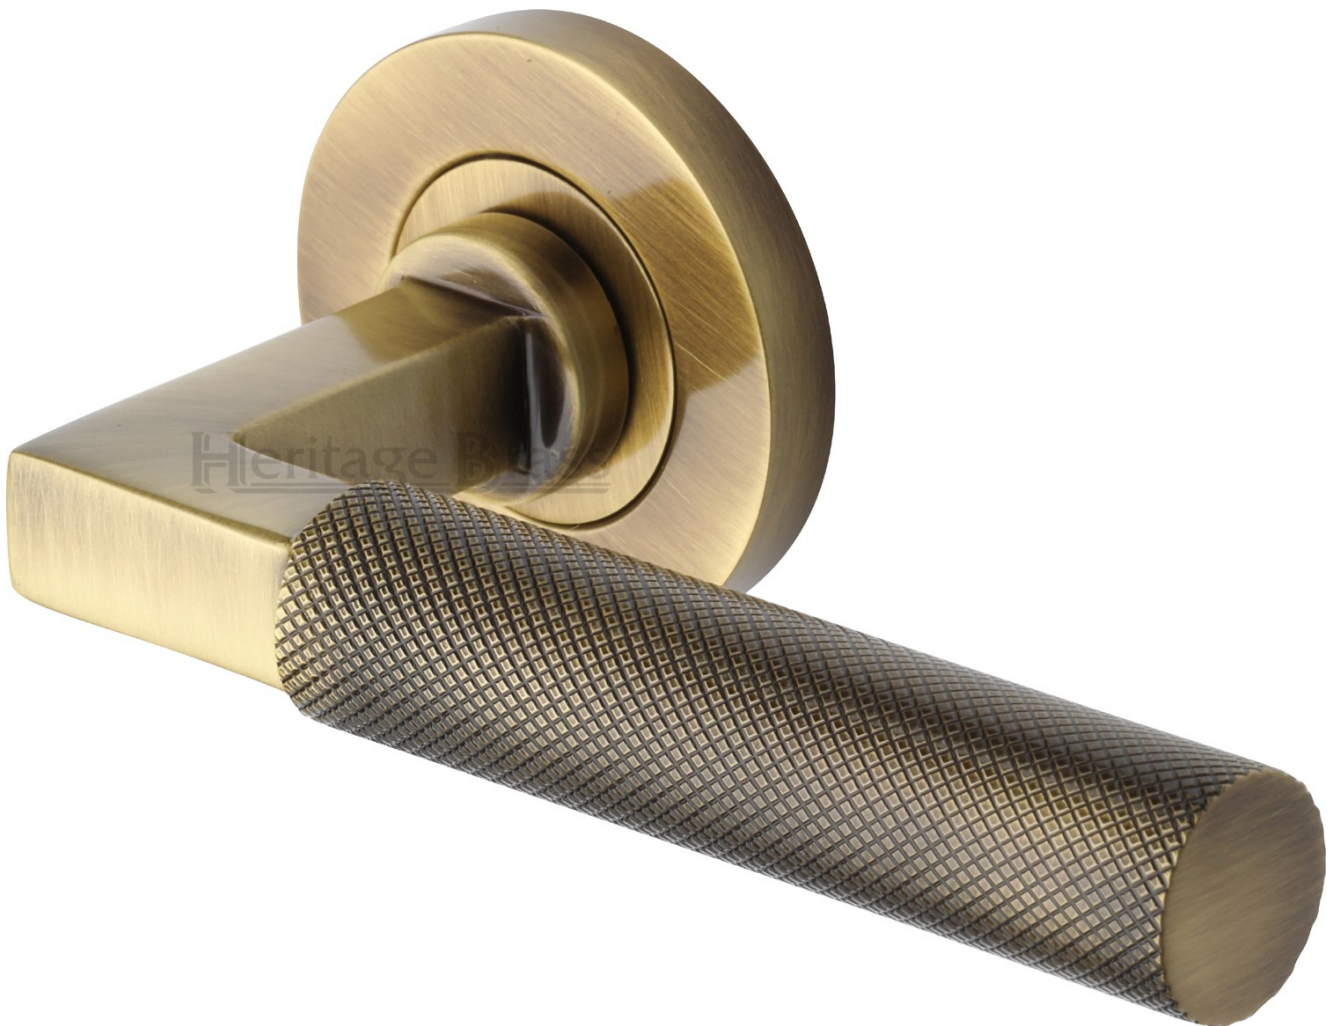

## Knurled Design Round Rose Lever Handles - Antique Brass (Gloss Lacquered)

### Product Images

---

### Description

---

- Knurled round rose lever handles.
- Antique Brass.
- Suitable for residential use or light commercial.
- Concealed bolt through fixings via three piece rose.

- Matching accessories available including Standard escutcheons (keyhole covers), Euro profile escutcheons and a bathroom turn & release set.

## Size Information

- Rose Diameter - 52mm
- Rose Thickness - 10mm