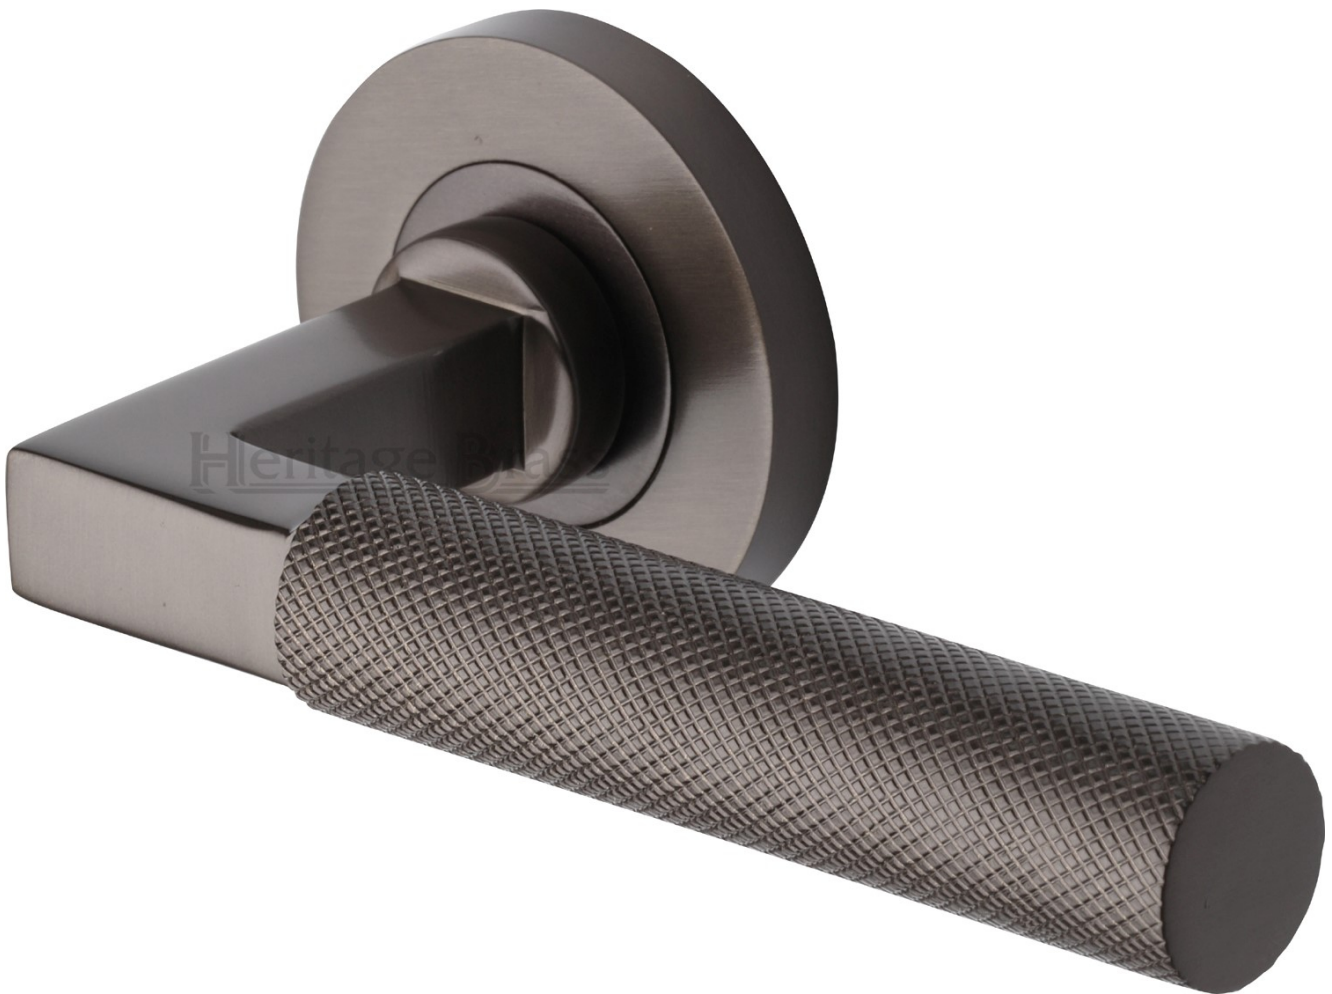

Knurled Design Round Rose Lever Handles - Matt Bronze (Lacquered)

Product Images

Description

- Knurled round rose lever handles.
- Matt Bronze
- Suitable for residential use or light commercial.
- Concealed bolt through fixings via three piece rose.
- Matching accessories available including Standard escutcheons (keyhole covers), Euro profile escutcheons and a bathroom turn & release set.

- **For Locking Bathroom Doors** - 1 x Pair Lever Handles Only + 1 x (Set) Turn & Emergency Release

Matching Accessories

- **Standard escutcheon** - (key hole cover to suit regular "chubb style locks")
- **Euro profile escutcheon** - (key hole cover to suit euro profile cylinders)
- **Turn & emergency release** - (a thumbturn used to lock bathroom doors, WC's and toilet doors)

Base Material

- Made from stainless steel.

Finish Details

- Matt Bronze

Operation

- Both levers are sprung to ensure the lever always returns to its starting position.

Size Information

- Rose Diameter - 52mm
- Rose Thickness - 10mm

Spindle Size

- 8mm x 8mm square - UK Standard.

Fixings

- Concealed bolt together fixings via male and female bolts.
- Grub screw fixing to spindle for extra strength once fitted to the door.
- Comes supplied with male and female bolt through fixings and 8mm spindle.