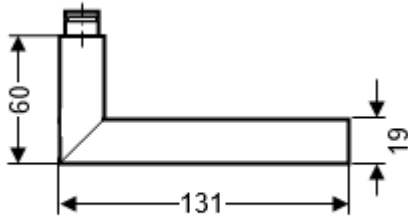

Base Material

- Made from stainless steel.

Finish Details

- Matt Bronze

Operation

- Both levers are sprung to ensure the lever always returns to its starting position.

Size Information

- Rose Diameter - 52mm
- Rose Thickness - 10mm

Spindle Size

- 8mm x 8mm square - UK Standard.

Fixings

- Concealed bolt together fixings via male and female bolts.
- Grub screw fixing to spindle for extra strength once fitted to the door.
- Comes supplied with male and female bolt through fixings and 8mm spindle.