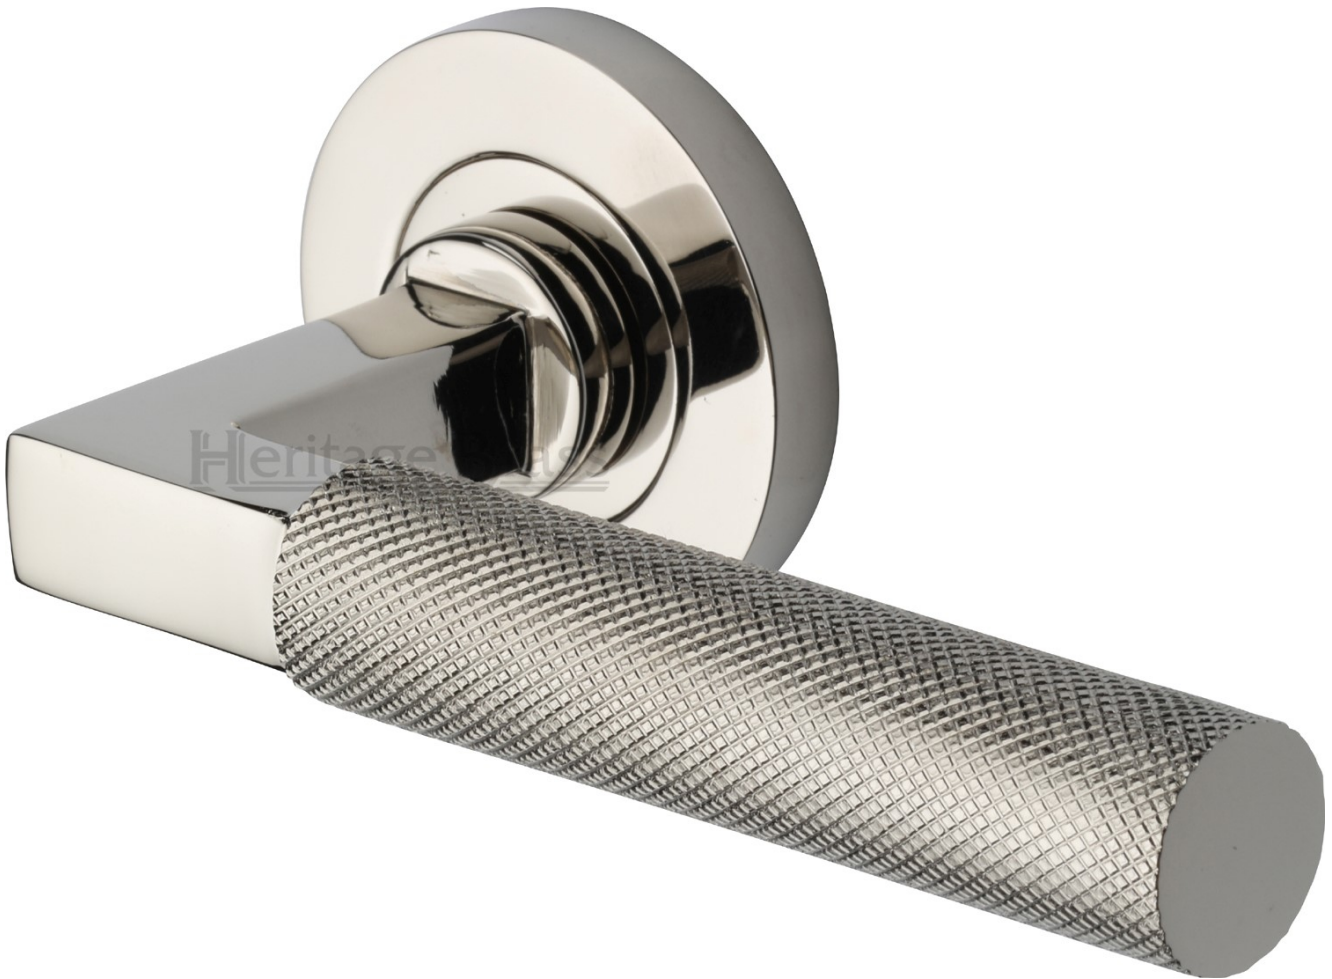

## Knurled Round Rose Lever Handles Only - Polished Nickel - Pair

### Description

---

- Knurled round rose lever handles.
- Polished Nickel
- Suitable for residential use or light commercial.
- Concealed bolt through fixings via three piece rose.
- Matching accessories available including Standard escutcheons (keyhole covers), Euro profile escutcheons and a bathroom turn & release set.

## Base Material

- Made from solid brass

## Finish Details

- Polished nickel