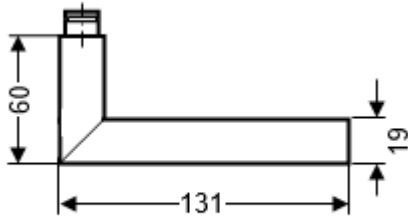

## Size Information

- Rose Diameter - 52mm
- Rose Thickness - 10mm

## Spindle Size

- 8mm x 8mm square - UK Standard.