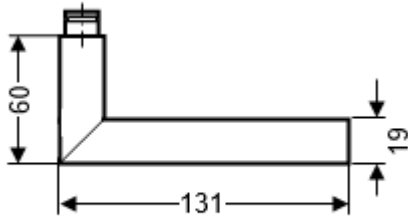

Base Material

- Made from solid brass

Finish Details

- Satin brass

Operation

- Both levers are sprung to ensure the lever always returns to its starting position.

Size Information

- Rose Diameter - 52mm
- Rose Thickness - 10mm

Spindle Size

- 8mm x 8mm square - UK Standard.

Fixings

- Concealed bolt together fixings via male and female bolts.
- Grub screw fixing to spindle for extra strength once fitted to the door.
- Comes supplied with male and female bolt through fixings and 8mm spindle.