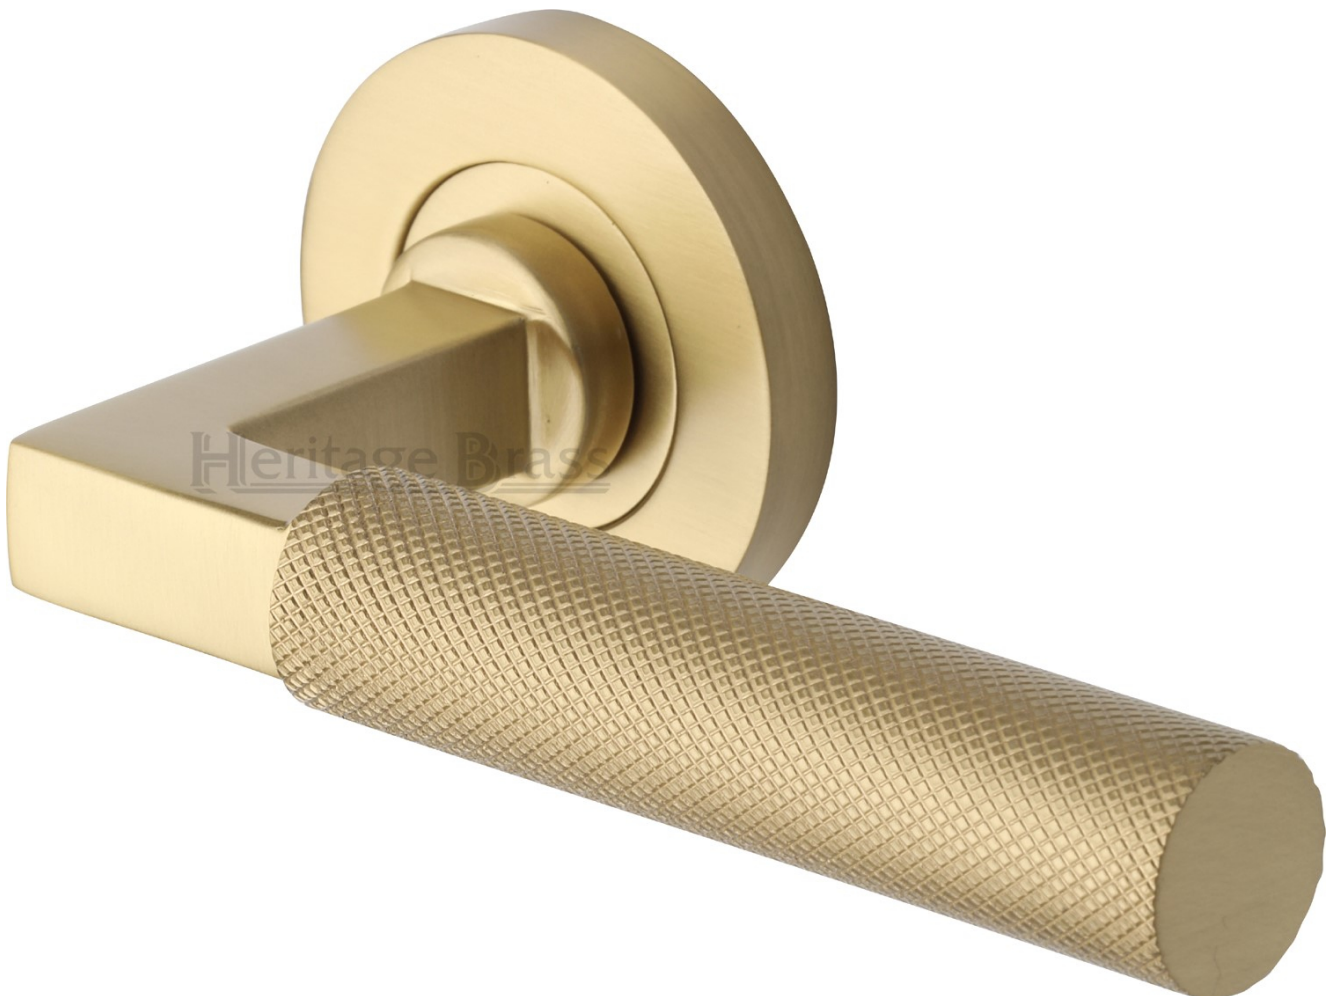

Knurled Round Rose Lever Handles Only - Satin Brass (Lacquered) - Pair

Product Images

Description

- Knurled round rose lever handles.
- Satin Brass
- Suitable for residential use or light commercial.
- Concealed bolt through fixings via three piece rose.
- Matching accessories available including Standard escutcheons (keyhole covers), Euro profile escutcheons and a bathroom turn & release set.

- **For Locking Bathroom Doors** - 1 x Pair Lever Handles Only + 1 x (Set) Turn & Emergency Release

Matching Accessories

- **Standard escutcheon** - (key hole cover to suit regular "chubb style locks")
- **Euro profile escutcheon** - (key hole cover to suit euro profile cylinders)
- **Turn & emergency release** - (a thumbturn used to lock bathroom doors, WC's and toilet doors)

Base Material

- Made from solid brass

Finish Details

- Satin brass

Operation

- Both levers are sprung to ensure the lever always returns to its starting position.

Size Information

- Rose Diameter - 52mm
- Rose Thickness - 10mm

Spindle Size

- 8mm x 8mm square - UK Standard.

Fixings

- Concealed bolt together fixings via male and female bolts.
- Grub screw fixing to spindle for extra strength once fitted to the door.
- Comes supplied with male and female bolt through fixings and 8mm spindle.