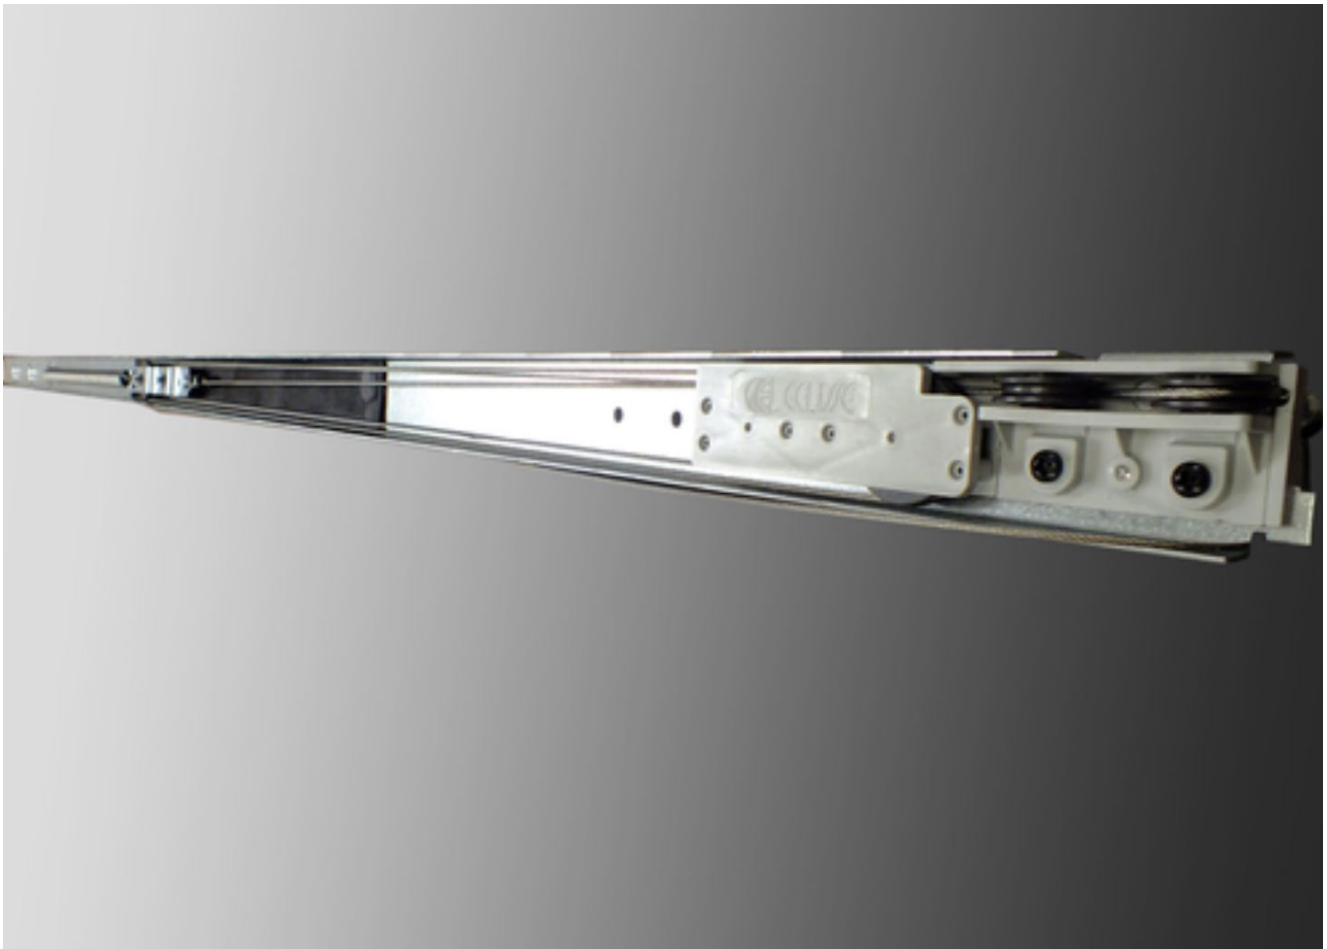

Self Closing Mechanism To Suit Eclisse Double Door Kits - Including FD30 Fire Rated Double

Product Images

Description

- Self closing mechanism to suit Eclisse **double** sliding pocket door systems.
- Suitable for use with the FD30 fire rated double door kit.
- Once the sliding door has been opened this device makes the double doors close behind you.
- Closing speed can be adjusted.
- Can be used in conjunction with the Eclisse anti-bias soft closing mechanism to allow the door to quietly and softly close in to position.
- **Suitable for use with the Eclisse FD30 double sliding door kit only (43763).**

- Please note TWO self closing kits are required per double door kit.

Products in this set

43764.1 - Self Closing Mechanism To Suit Eclisse Double Door Kits - Including FD30 Fire Rated Double -
(Note Two Required Per Kit)