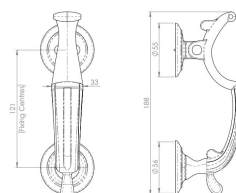

Architectural Quality Doctors Style Door Knocker - 187mm Length - Polished Brass PVD Plated

Product Images

Description

- Architectural quality traditional style doctors pattern front door knocker
- Large sleek design ideal for use on classic style doors
- Made from solid brass

Finish

- PVD brass with 25 year finish guarantee

Dimensions

Item Code	43785.1
Overall Length	187mm
Width	32mm
Rose / Back Plate Diameter	55mm
Bolt Centres	121mm

Important Info Before You Buy

- This door knocker is a bolt through fixing and is secured from inside by a domed nut
- Supplied with bolt (to be cut to length) and domed nut.

Products in this set

43785.1 - Architectural Quality Doctors Style Door Knocker - 187mm Length - PVD Brass - Each