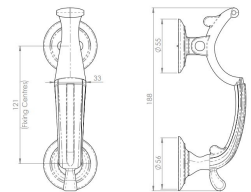

Architectural Quality Doctors Style Door Knocker - 187mm Length - Polished Chrome

Product Images

Description

- Architectural quality traditional style doctors pattern front door knocker
- Large sleek design ideal for use on classic style doors
- Made from solid brass

Finish

- Polished chrome

Dimensions

Item Code	43786.1
Overall Length	187mm
Width	32mm
Rose / Back Plate Diameter	55mm
Bolt Centres	121mm

Important Info Before You Buy

- This door knocker is a bolt through fixing and is secured from inside by a domed nut
- Supplied with bolt (to be cut to length) and domed nut.

Products in this set

43786.1 - Architectural Quality Doctors Style Door Knocker - 187mm Length - Polished Chrome - Each