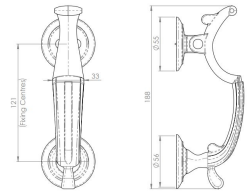

## Architectural Quality Doctors Style Door Knocker - 187mm Length - Satin Chrome

### Product Images

### Dimensions

<b>Item Code</b>	43787.1
<b>Overall Length</b>	187mm
<b>Width</b>	32mm
<b>Rose / Back Plate Diameter</b>	55mm
<b>Bolt Centres</b>	121mm

#### Products in this set

---

43787.1 - Architectural Quality Doctors Style Door Knocker - 187mm Length - Satin Chrome - Each