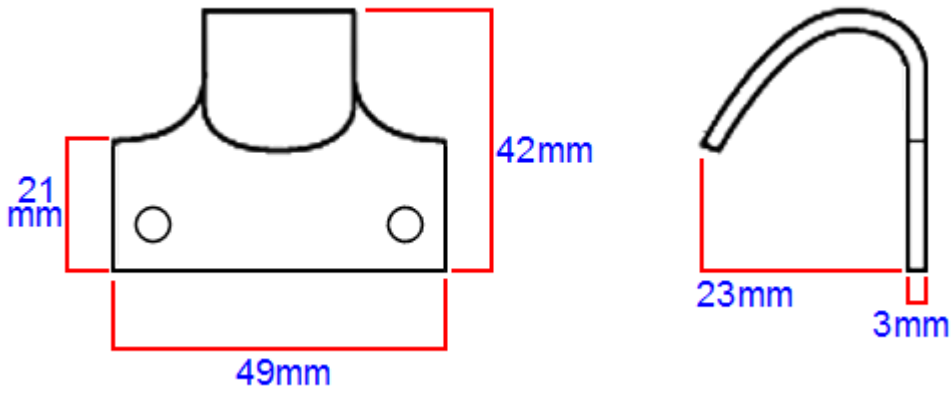


Sliding Sash Window Handle - Sash Lift - Polished Chrome

Product Images

Description

- Handle for sliding sash window - sash lift
- A sash lift is the handle used to lift or pull the sliding sash window open
- Traditional cast pattern

Finish

- Polished chrome

Dimensions

- Back Plate - Width - 49mm x Height - 21mm
- Overall Height - 42mm

Important Info Before You Buy

- Suitable for wooden sliding sash windows
- Usually two used per window
- SOLD INDIVIDUALLY