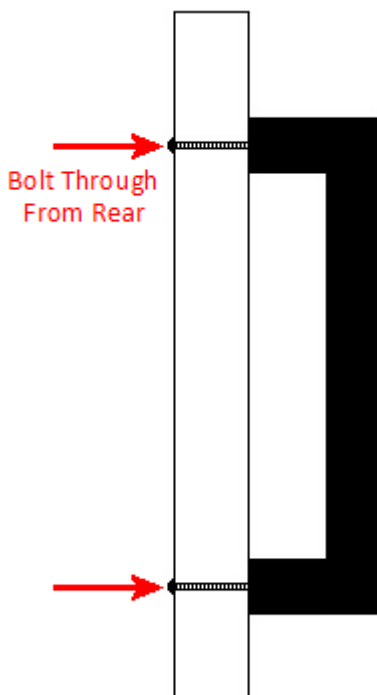


Black Iron Rustic Cabinet Pull Round Bar Design

Product Images

Description

- Cabinet Pull Round Bar Design
- Comes supplied with M4 fixing bolts.
- Suitable for use on kitchen cabinet doors, wardrobes, cupboard doors and drawers.

Size Details

- Three Size Available

Item Code	Bolt centers	Overall Length	Projection	Width
43805.1	96mm	133mm	35mm	13mm
43805.3	160mm	223mm	35mm	13mm
43805.4	192mm	268mm	35mm	13mm

Finish Details

- Black Iron Rustic

Fixings

- This handle is fitted via M4 bolts from the rear of the door / drawer - see below diagram.

- Bolt through fixings provide a superior strong fixing allowing this handle to be fitted to tall or heavy doors.
- Comes supplied with M4 (diameter) x 25mm (long) bolts - Suitable for use on 18mm thick doors.
- For doors thicker than 18mm, longer M4 fixing bolts are available to buy separately. (See related products below).