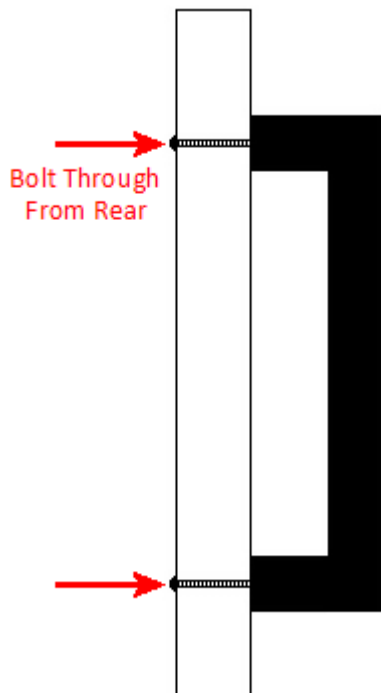

Size Details

- Two Size Available

Item Code	Bolt centers	Overall Length	Projection	Width
43806.1	96mm	114mm	35mm	9mm
43806.2	192mm	211mm	35mm	9mm

Finish Details

- Black Iron Rustic

Fixings

- This handle is fitted via M4 bolts from the rear of the door / drawer - see below diagram.

- Bolt through fixings provide a superior strong fixing allowing this handle to be fitted to tall or heavy doors.
- Comes supplied with M4 (diameter) x 25mm (long) bolts - Suitable for use on 18mm thick doors.
- For doors thicker than 18mm, longer M4 fixing bolts are available to buy separately. (See related products below).