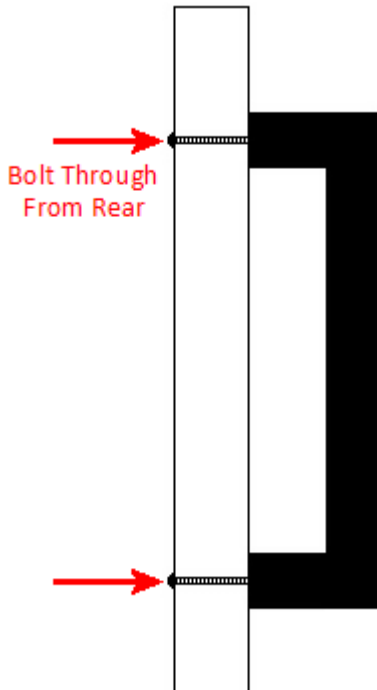


Black Iron Rustic Cabinet Pull D Shaped

Product Images

Description

- Cabinet Pull D Shaped
- Comes supplied with M4 fixing bolts.
- Suitable for use on kitchen cabinet doors, wardrobes, cupboard doors and drawers.

Size Details

- Two Size Available

Item Code	Bolt centers	Overall Length	Projection	Width
43807.1	96mm	108mm	35mm	13mm
43807.3	192mm	205mm	35mm	13mm

Finish Details

- Black Iron Rustic

Fixings

- This handle is fitted via M4 bolts from the rear of the door / drawer - see below diagram.

- Bolt through fixings provide a superior strong fixing allowing this handle to be fitted to tall or heavy doors.
- Comes supplied with M4 (diameter) x 25mm (long) bolts - Suitable for use on 18mm thick doors.
- For doors thicker than 18mm, longer M4 fixing bolts are available to buy separately. (See related products below).