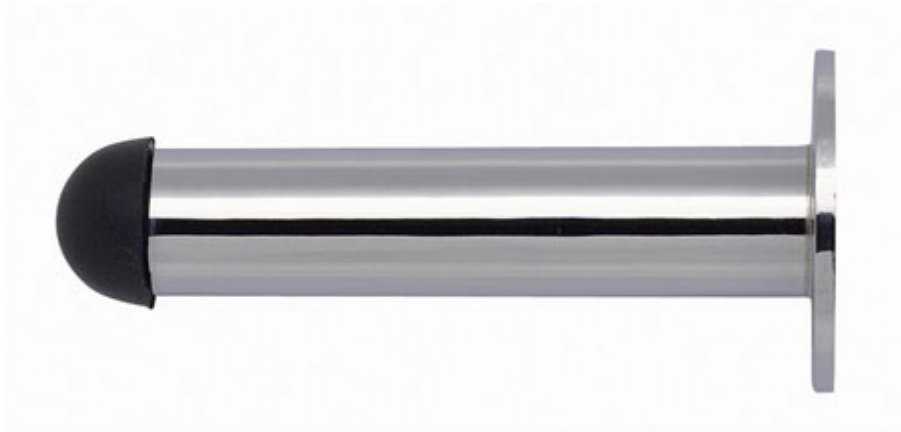

Wall / Skirting Mounted Door Stop - 75mm Projection - Polished Chrome

Product Images

Description

- Wall mounted door stop and black rubber bumper
- Face fixed
- Designed to stop doors from hitting a wall when opened too far

Finish Details

- Polished Chrome

Size Information

- 75mm Projection

Fixings

- Face fixed with a wood fixing screws

Usage

- Suitable for residential use
- Suitable for internal use

Unit Of Sale

- Sold individually (each)

Products in this set

15284.1 - Wall Mounted Tubular Door Stop With Rose - Polished Chrome - 75mm Projection - Each