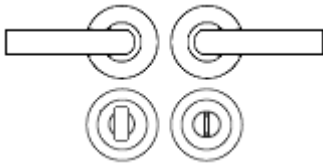

Matching Accessories

- **Standard escutcheon** - (key hole cover to suit regular "chubb style locks")
- **Euro profile escutcheon** - (key hole cover to suit euro profile cylinders)
- **Turn & emergency release** - (a thumbturn used to lock bathroom doors, WC's and toilet doors)

Finish

- Satin Chrome

Operation

- Both levers are sprung to ensure the lever always returns to its starting position.

Size Information

- Rose Diameter - 50mm
- Rose Thickness - 10mm

Spindle Size

- 8mm x 8mm square - UK Standard.

Fixings

- Concealed bolt together fixings via male and female bolts.
- Grub screw fixing to spindle for extra strength once fitted to the door.
- Comes supplied with male and female bolt through fixings and 8mm spindle.

Usage

- Suitable for residential use.
- Suitable for internal or external use.

Unit Of Sale

- Lever handles are sold in pairs. (One pair consists of 1x left hand and 1x right hand.)
- Escutcheons (key hole covers) are sold individually (each.)
- Turn and emergency releases are sold as a set (One set consists of a rose with a thumbturn fitted to the inside of the door and a rose with a coin slot fitted to the outside of the door.)